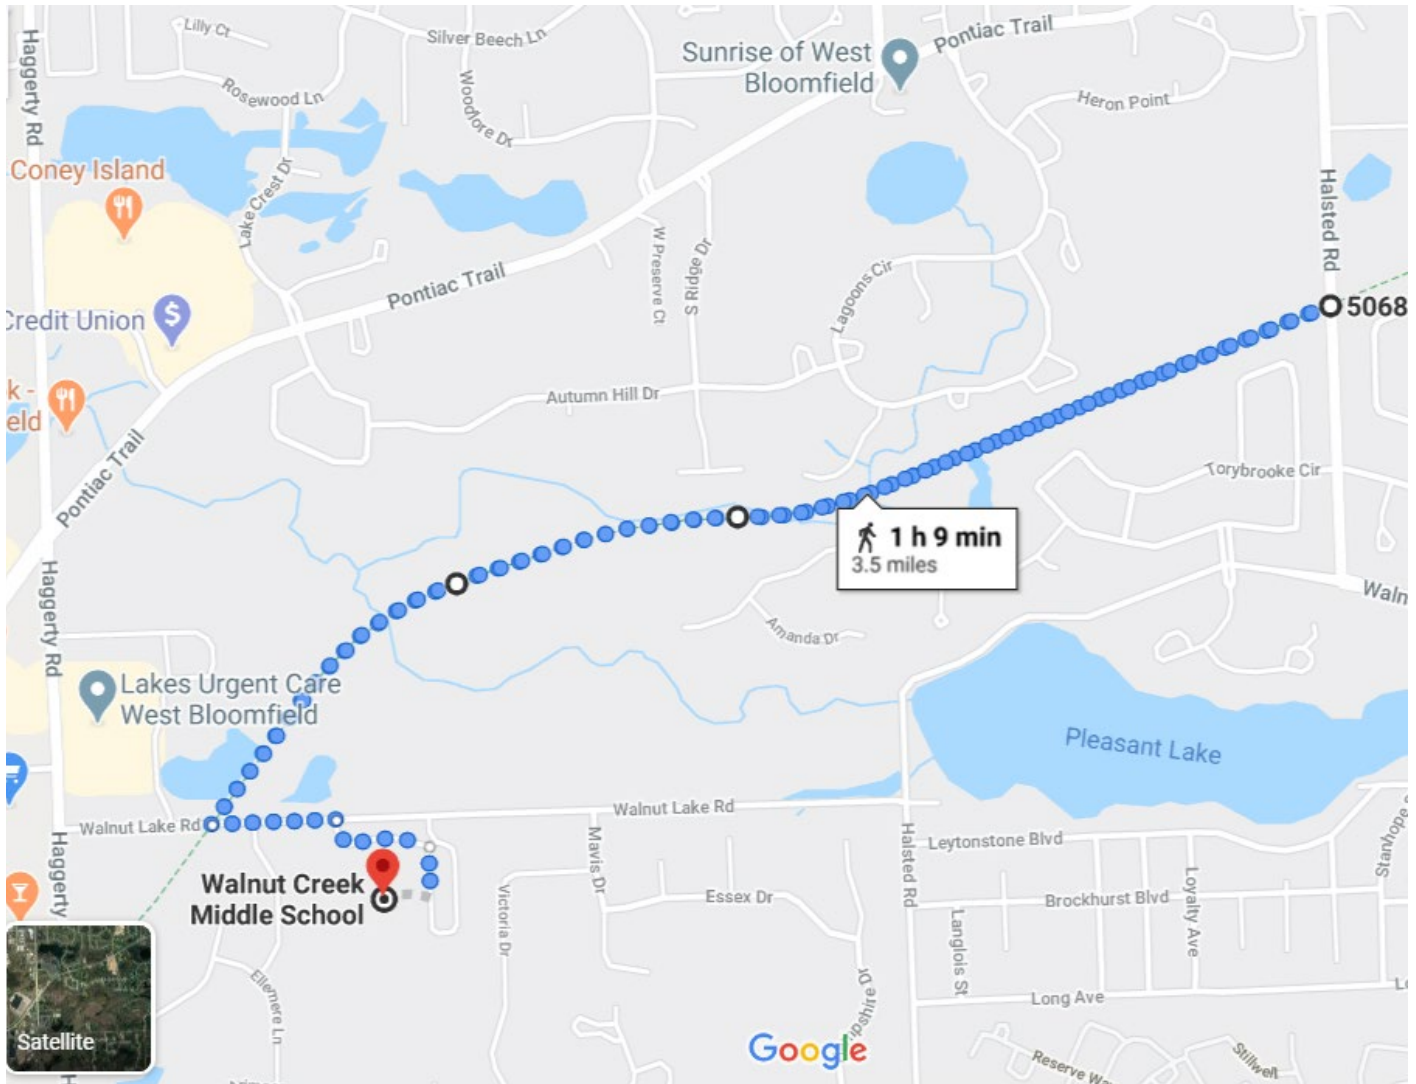

# Walnut Creek Middle School: 3.5 MILE WALK

7601 Walnut Lake Rd

- Meet at Walnut Creek Middle School Parking Lot
- Walk Walnut Creek to West Bloomfield Trail
- Take Trail to Halsted Road
- Turn around take Trail back to Walnut Lake Road
- Take Walnut Lake Road back to parking lot