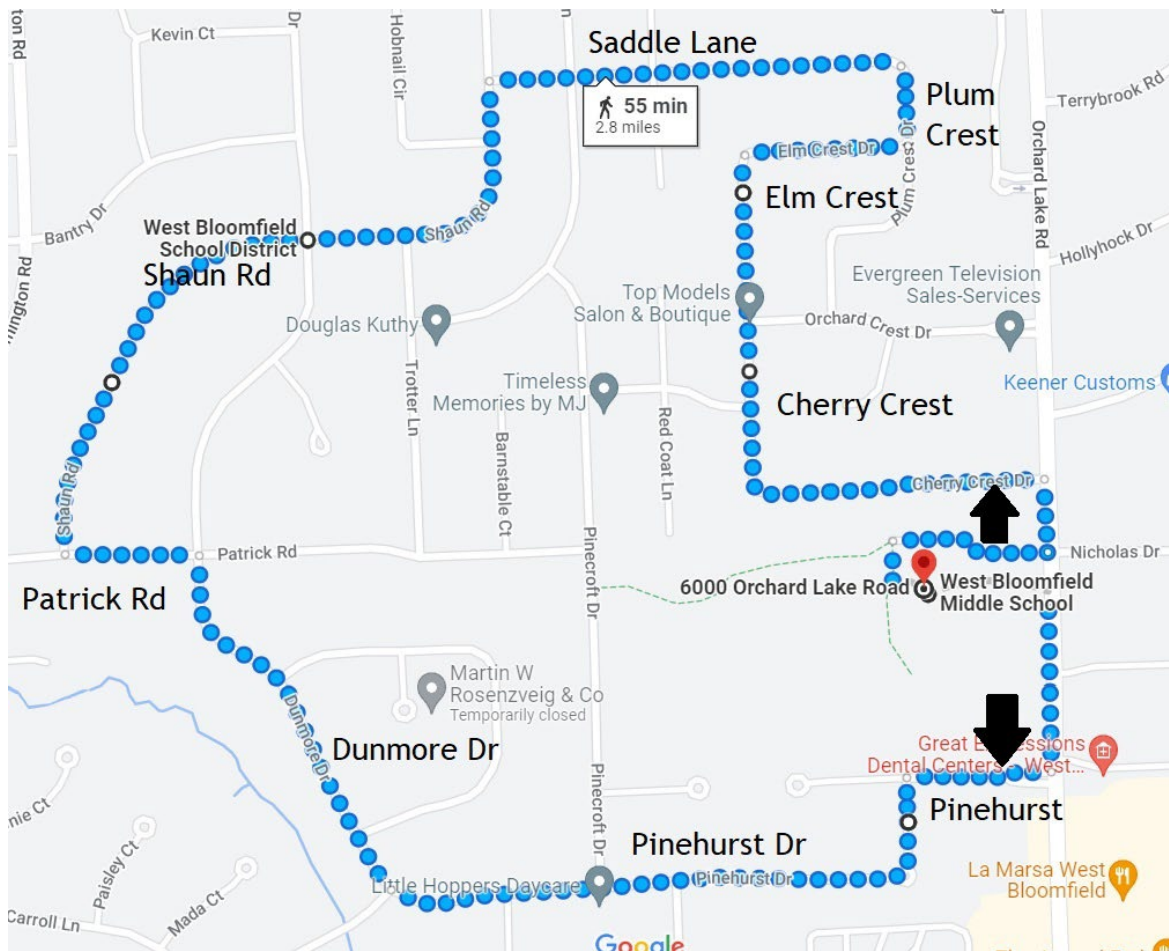

WEST BLOOMFIELD MIDDLE SCHOOL: 2.8 MILE WALK

6000 Orchard Lake Road

Meet at West Bloomfield Middle School
Go south on Orchard Lake or use school path to Pinehurst,
Turn right (West) on Pinehurst,
Head left on Pinehurst Drive
Head West on Pinehurst Dr,
Right (NW)/turns into Dunmore Dr,
Turn Left on Patrick Road, Turn Right (NE) on Shaun Rd
Turn Right (East) on Saddle Lane,
Turn right (South) on Plum Crest,
Turn right (West) on Elm Crest,
Turn left (East) on Cherry Crest to Orchard Lake Road or
use school path back to parking lot.