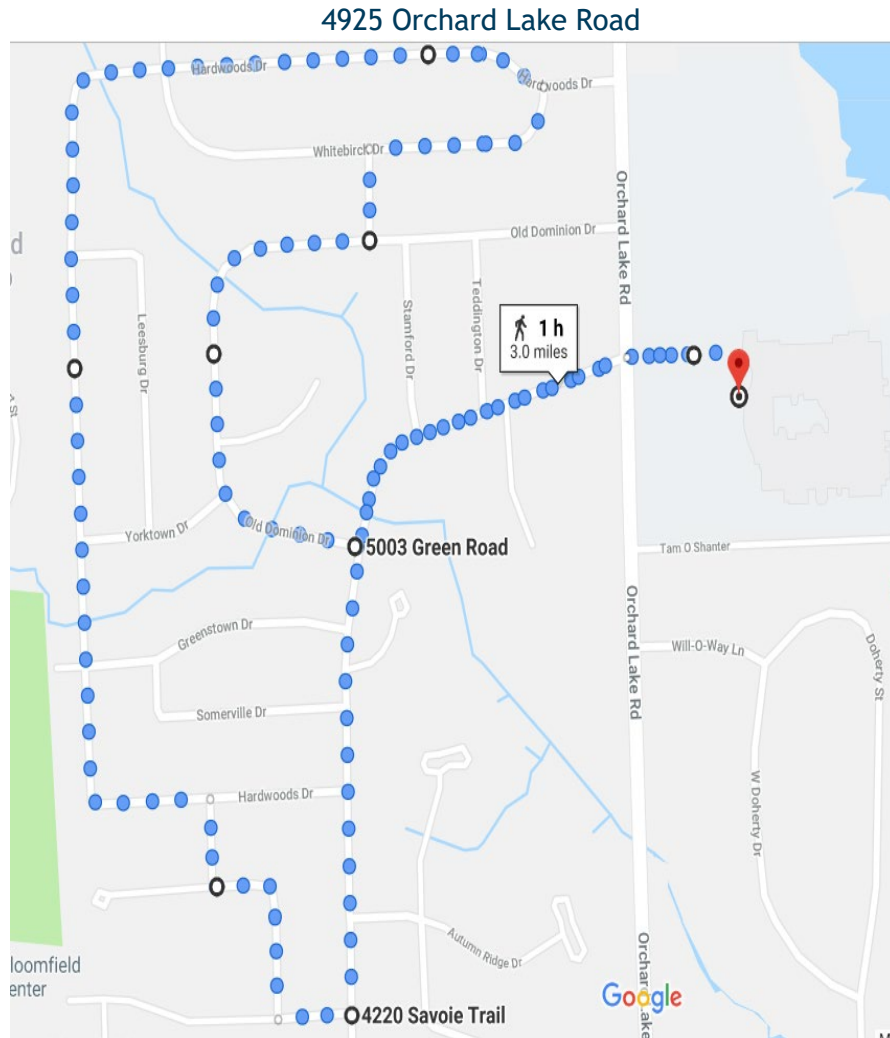

WEST BLOOMFIELD HIGH SCHOOL: 3.0 MILE WALK

- Meet at West Bloomfield High School (Cross Orchard Lake Rd at Light)
- Go southwest on Green Rd.,
- Cross Green Rd. right to Savoie Trail (Be careful crossing Green Rd.)
- Go Right (North) on Walnut Woods,
- Go Right (North) on Foxon Dr.
- Take left on Hardwood Drive to White Birch Dr.
- Go past first White Birch Dr to second right (see map)
- Right on White Birch Dr. to Twig
- Left on Twig to right (West) on Old Dominion Dr.
- Old Dominion to Green Rd. (Be careful crossing Green Rd.)
- Left on Green Rd. to Orchard Lake Rd. and West Bloomfield High School Parking Lot