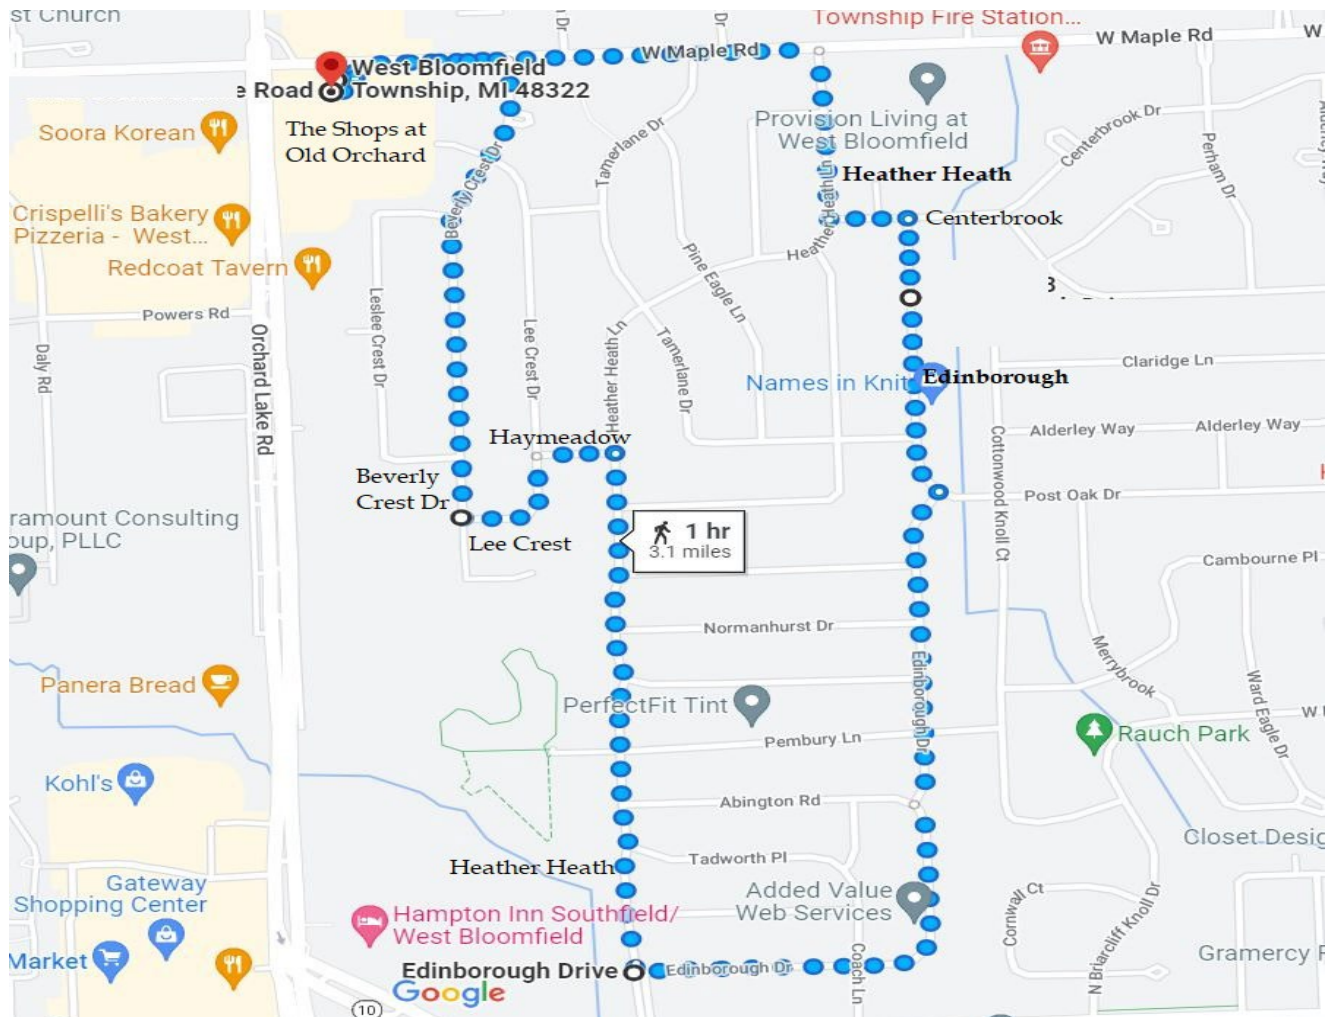

The Shops at Old Orchard: 3.1 MILES WALK

6565 Orchard Lake Road

Park in The Shops at Old Orchard in front of Plum Market,
Leave parking lot go right (east) on Maple Road,
Turn right (south) on Heather Heath,
Turn left (east) on Centerbrook,
Turn right (south) on Edinborough Dr.
Take Edinborough Dr until it turns right (West) to Heather Heath,
Turn right (north) on Heather Heath,
Turn left (west) on Haymeadow,
Turn left (south) on Lee Crest,
Turn right (north) on Beverly Crest Drive,
Turn left (west) on Maple Road back to parking lot,