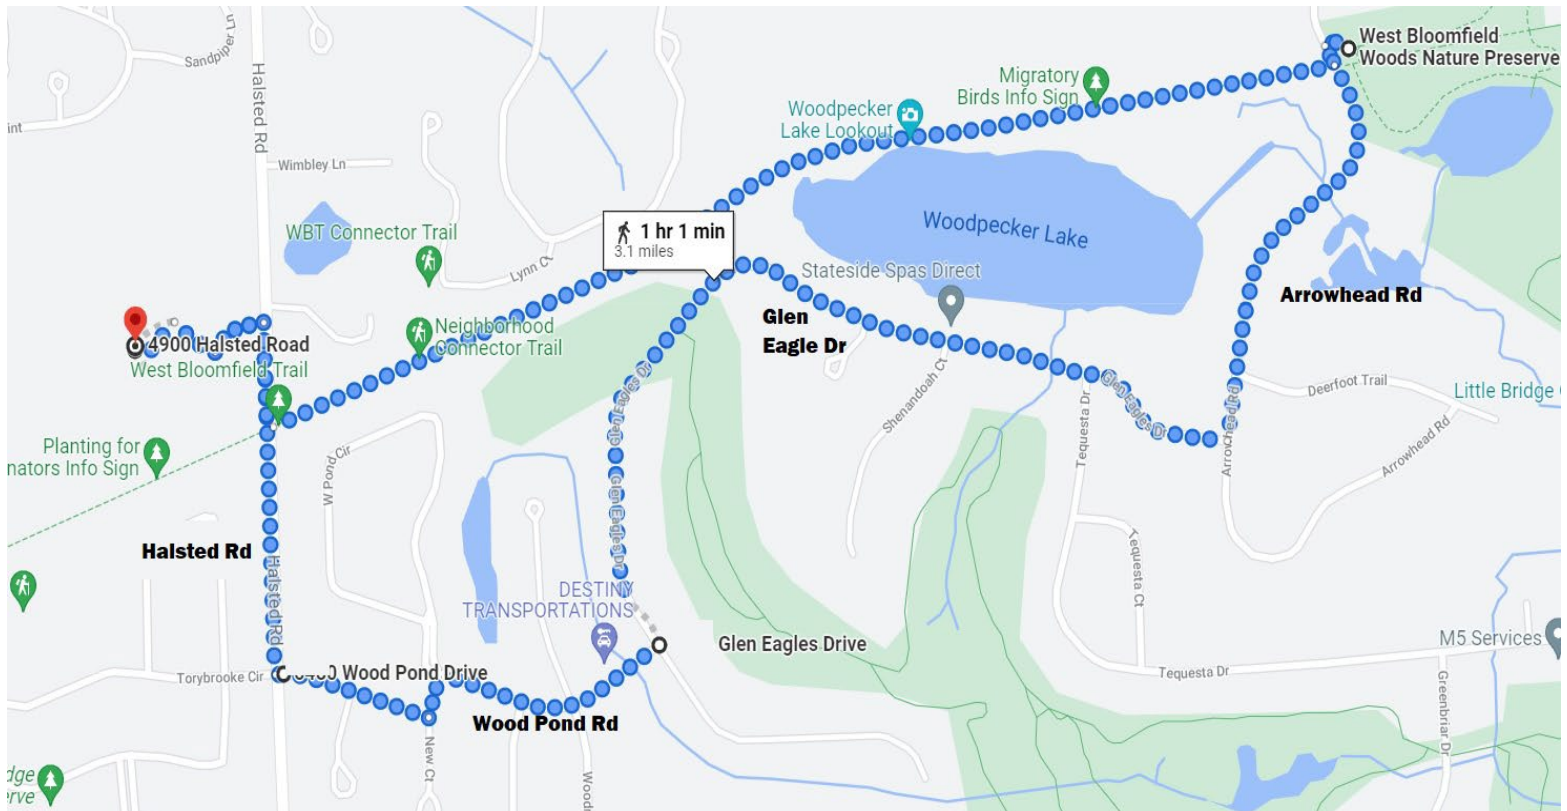

PLEASANT LAKE ELEMENTARY SCHOOL 3.1 MILE WALK

4900 Halsted Rd

Meet at Parking Lot

(Pleasant Lake Elementary School, 4900 Halsted Rd.)

Leave the parking lot and head south on Halsted to trail crossing

Turn left (East) onto West Bloomfield Trail

Take trail to Arrowhead Rd.

Right (South) on Arrowhead Rd

Right (West) on Glen Eagle Dr.

Right (West) on Wood Pond Rd that turns into Wood Pond Dr

Right (North) on Halsted Rd.

Back to parking lot of Pleasant Lake Elementary