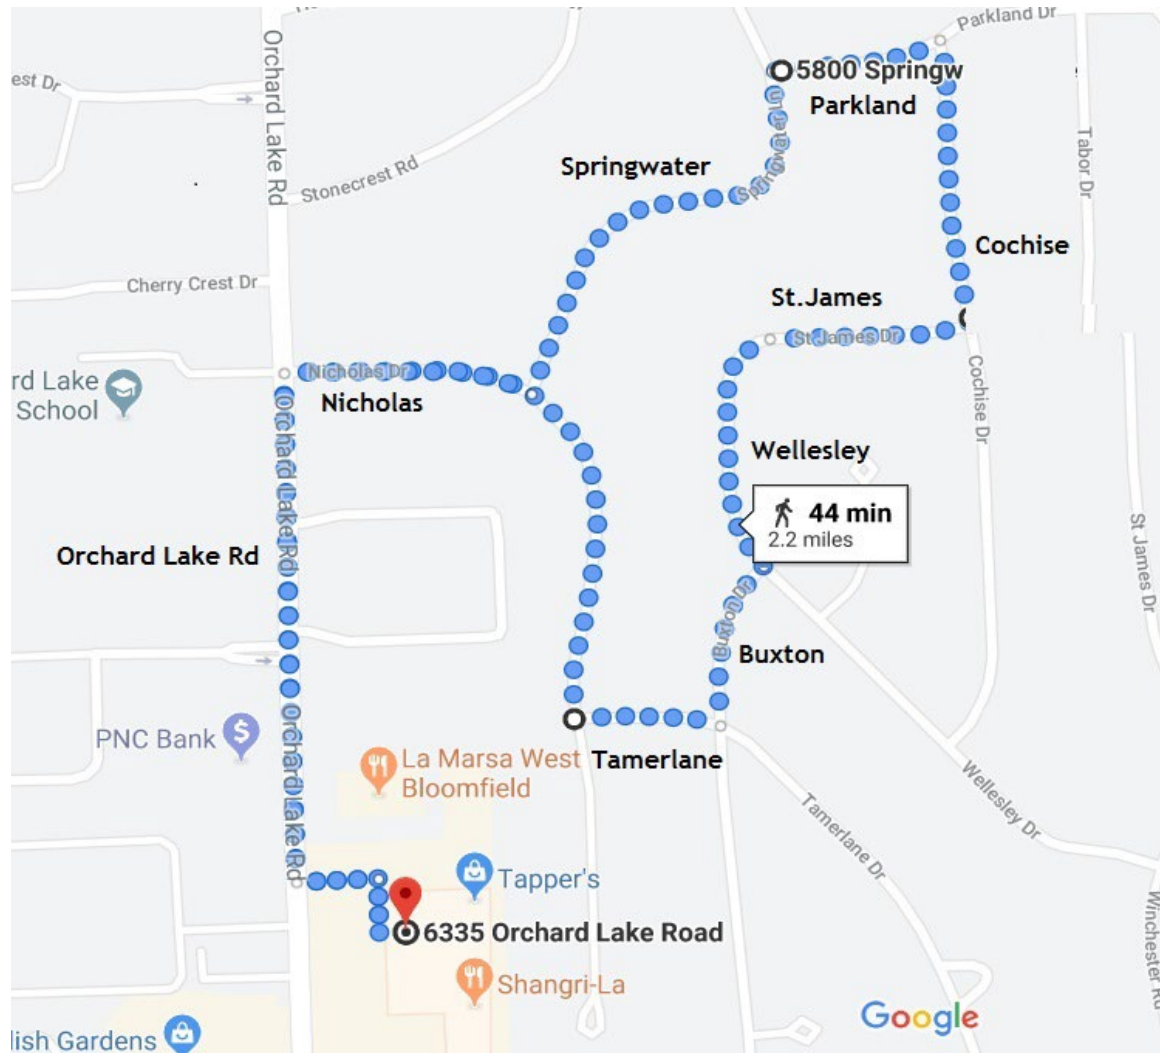

# Orchard Mall - 6335 Orchard Lake Rd - 2.2 miles

Leave Parking lot  
Go North along Orchard Lake Rd  
Right on Nicholas Dr  
Left on Tamerlane Dr  
Left on Buxton  
Left on Wellesley Dr  
Head right as it turns into St. James  
Left on Cochise Dr  
Left on Parkland Dr  
Left on Springwater  
Right on Nicholas Dr  
Left on Orchard Lake Rd  
back to 6335A Orchard Lake Rd