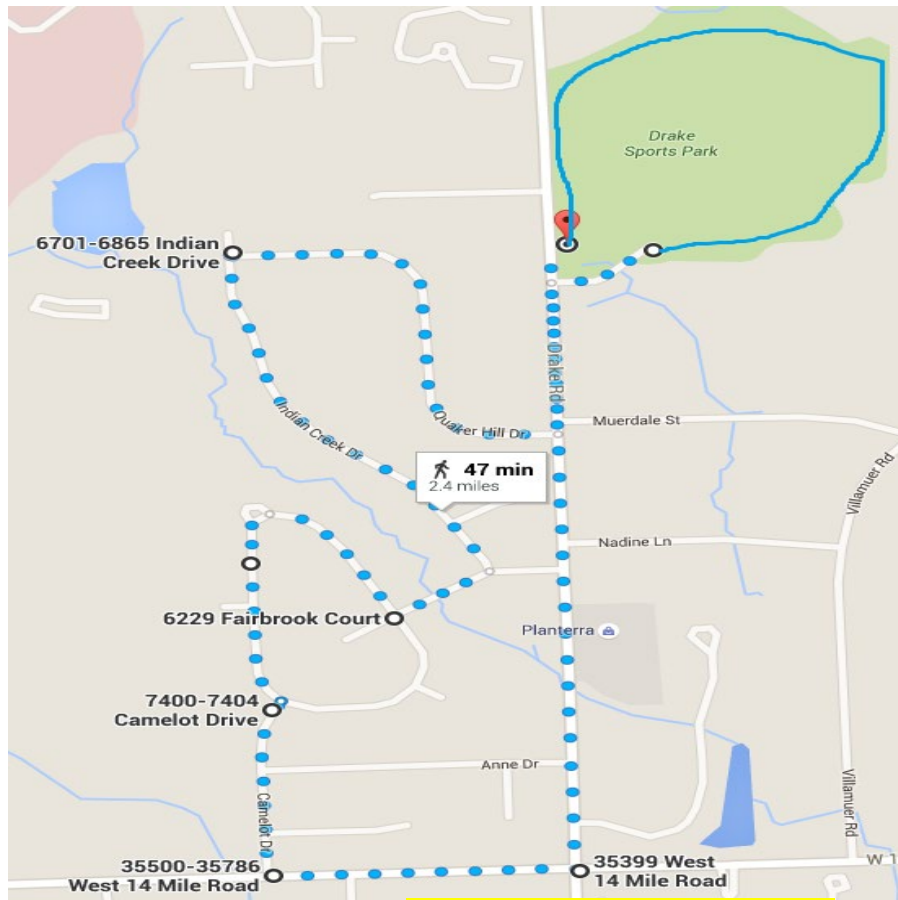

DRAKE SPORTS PARK: 3.3 MILES WALK

6801 Drake Road

Leave the park (cross Drake Rd. at the entrance)

Left (South) on Drake Rd.

Right at Quaker Hill

Left on Indian Creek

Right on Fairbrook

Right on Oak Tree

Left onto Camelot Dr

Right on Camelot Dr.

Left (East) on 14 Mile Rd.

Left (North) on Drake Rd.

Cross Drake Rd. and enter the park

Head north on the trail (Do a loop in the park)