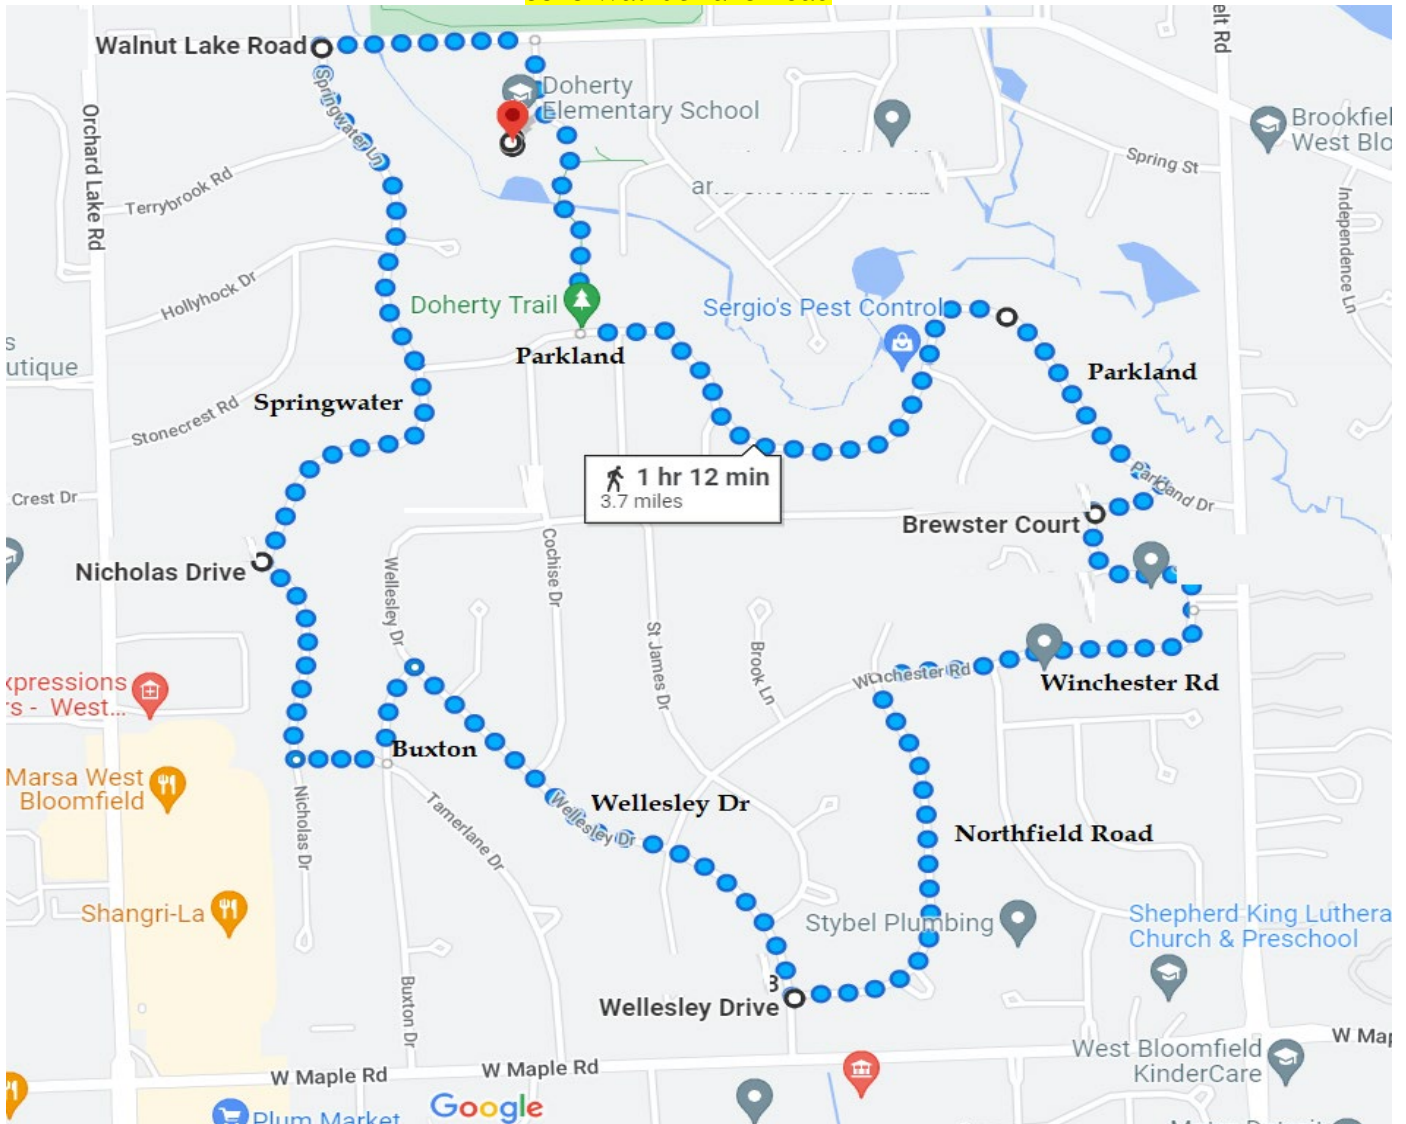

DOHERTY ELEMENTARY: 3.7 MILES

3575 Walnut Lake Road

- Leave parking lot (north) to left (west) on Walnut Lake Road
- Turn left (south) on Springwater
- Turn left (south) on Nicholas Drive, Turn left (east) on Tamerlane Dr
- Turn left (north) on Buxton Dr,
- Turn right (south east) on Wellesley Dr,
- Turn left (north east) on Northfield Road,
- Turn right (east) on Winchester Road,
- Head north of Winchester until it curves left into Brewster Ct
- Turn right (north) on Brewster Court,
- Turn right on Hartslock Woods Dr,
- Turn left (north west) on Parkland to Doherty Trailhead.
- Take Doherty Trailhead back to parking lot.