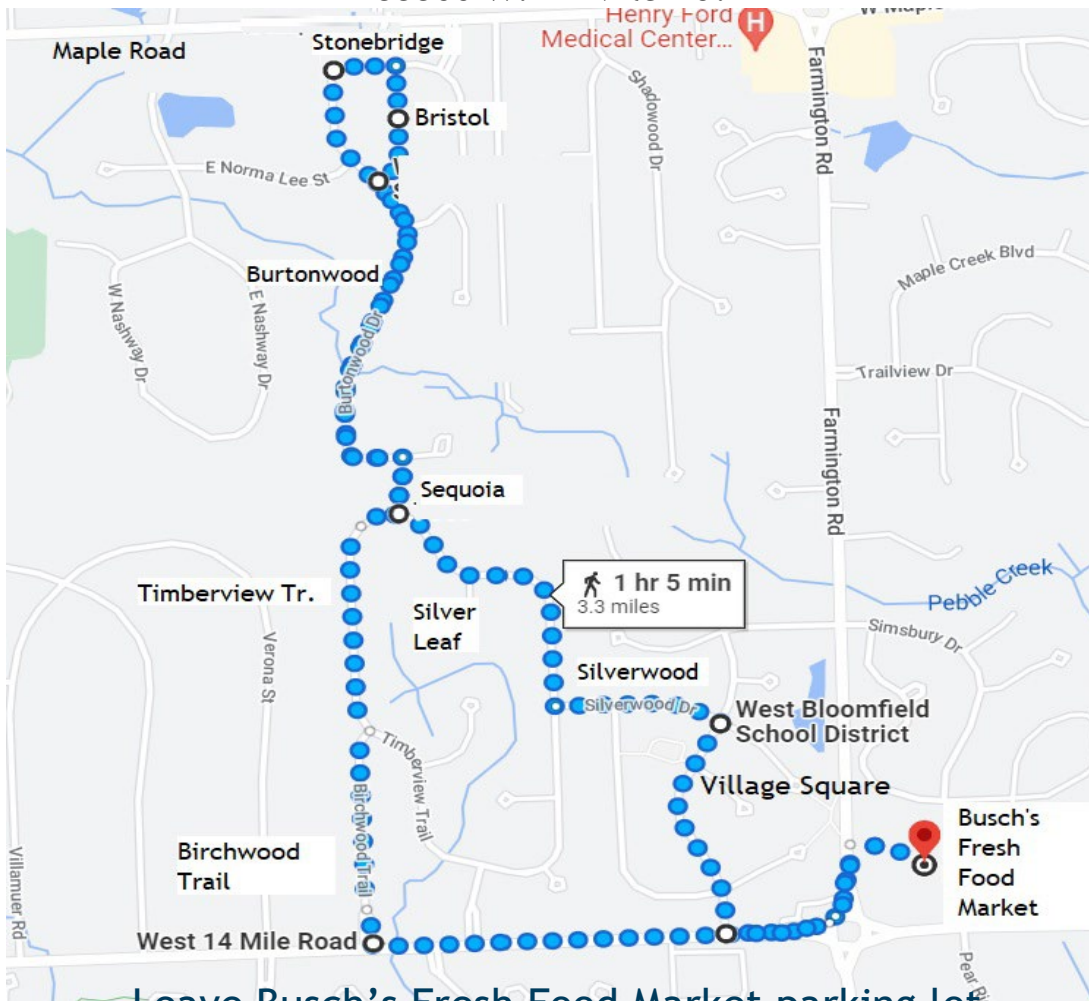

# BUSCH'S FRESH FOOD MARKET ~ 3.3 MILES WALK

33300 W. 14 Mile Rd.

Leave Busch's Fresh Food Market parking lot,  
Head west on 14 Mile Rd,

Be careful at Farmington/14 Mile Road roundabout.

Turn right (north) on Village Square Drive,

Turn left (west) on Silverwood Drive,

Turn right(north) on Silver Leaf Drive,

Turn right(north) on Sequoia Drive,

Turn left (west) on Burtonwood Drive,

Turn right (north) on Bristol Drive,

Turn left(west) on Stonebridge Blvd,

Turn left (south) of Burtonwood Drive,

Turn right (south) on Sequoia Drive,

Turn right(west) on Silver Leaf Drive

Heading South that turns into Timberview Lane,

Veer right (south) on Birchwood Trail

Turn left (east) on 14 Mile Rd back to parking lot.