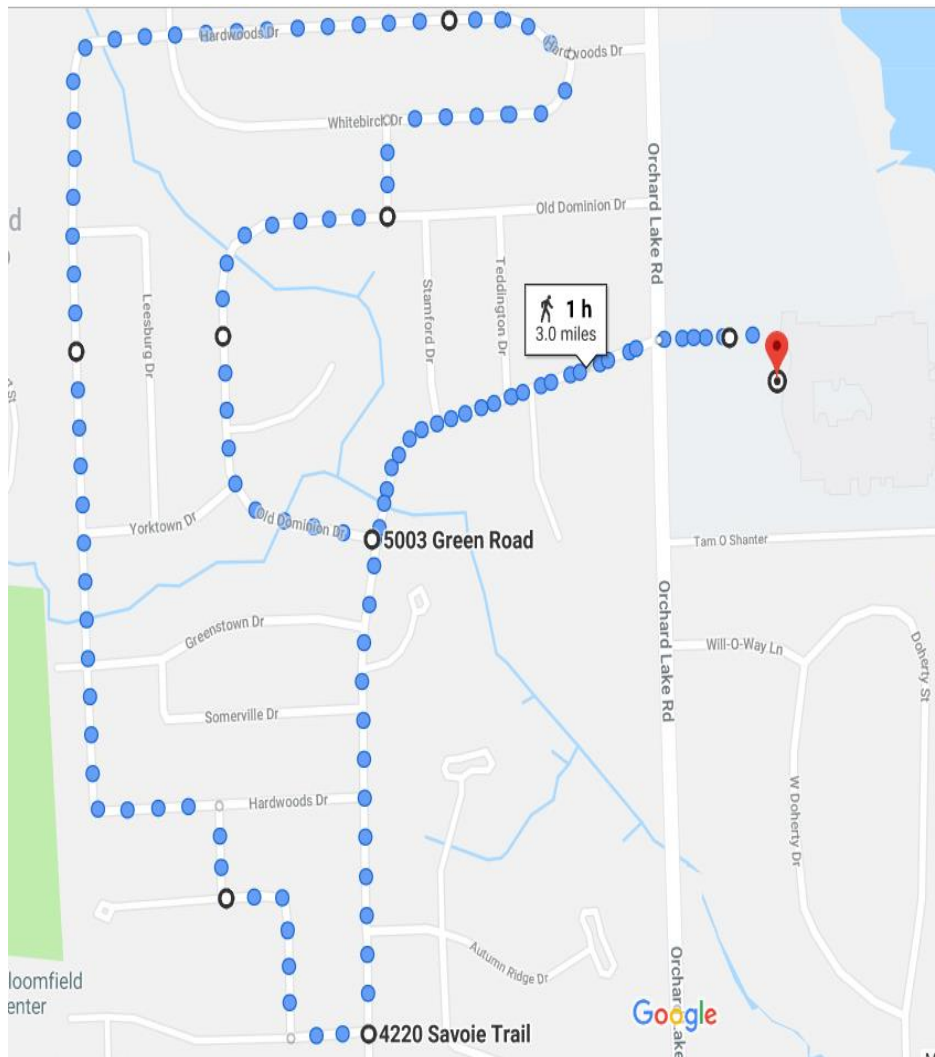

WEST BLOOMFIELD HIGH SCHOOL: 3.0 MILE WALK

Meet at West Bloomfield High School (Cross Orchard Lake Rd at Light)

Go southwest on Green Rd. ,

Cross Green Rd. to Savoie Trail (Be careful crossing Green Rd.)

Go North on Walnut Woods,

Go North on Foxon Dr.

Take Hardwood Drive Left to Whitebirch Dr.

Go past first Whitebirch Dr to second right (see map)

Whitebirch Dr. to Twig

Twig to right (east) on Old Dominion Dr.

Old Dominion to Green Rd. (Be careful crossing Green Rd.)

Green Rd. to Orchard Lake Rd. and

West Bloomfield High School Parking Lot