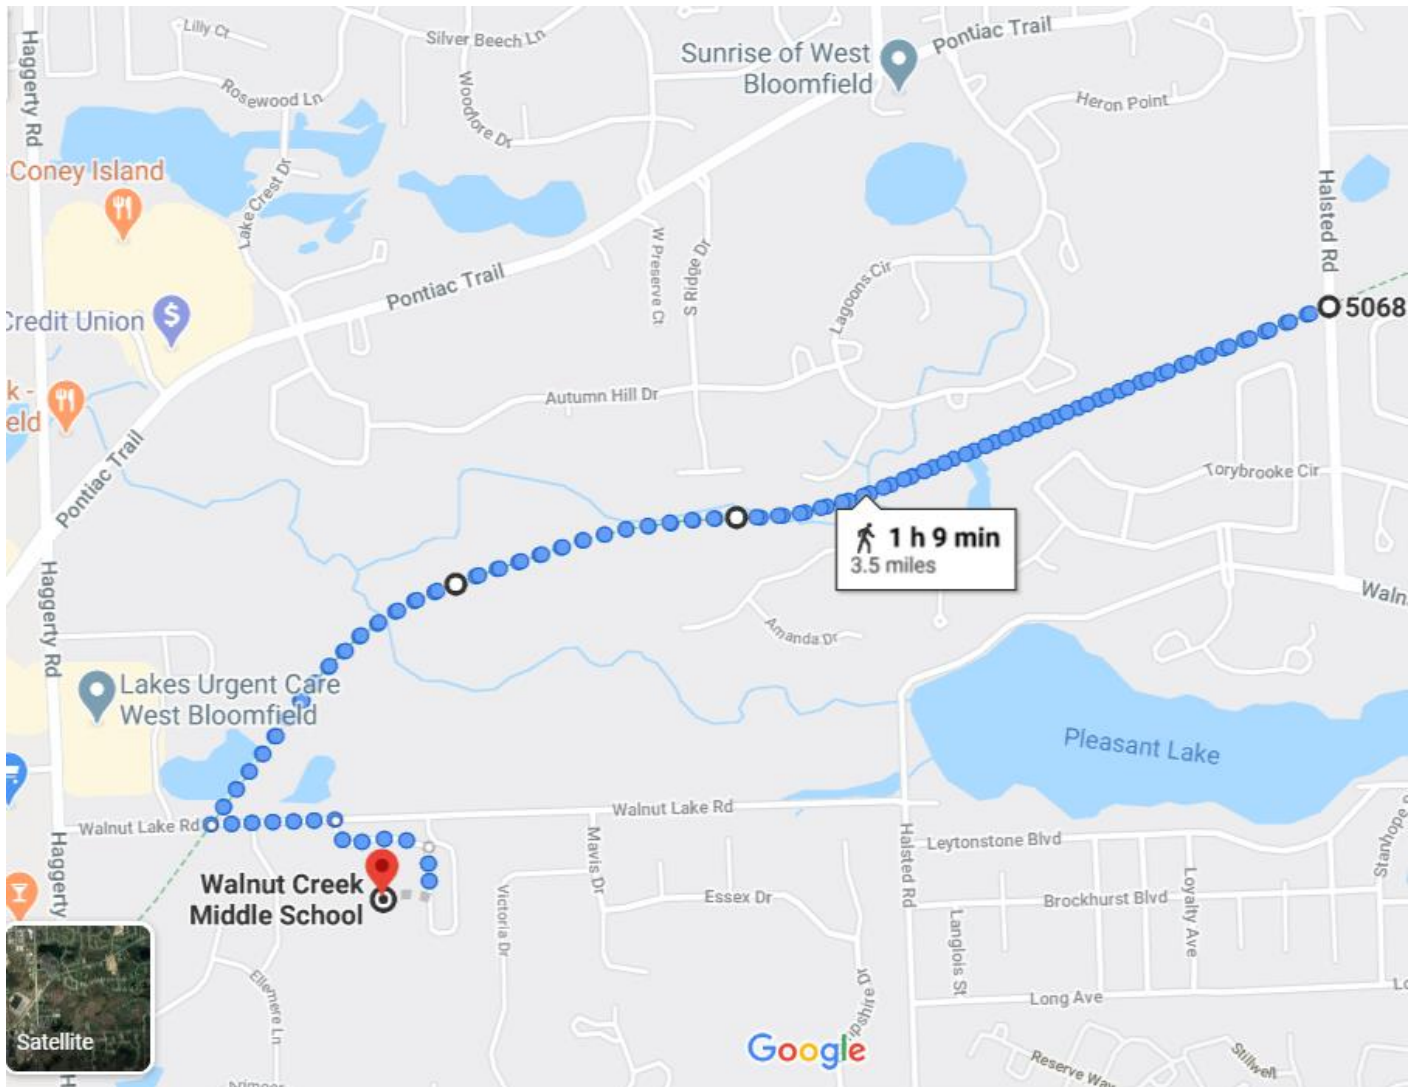

Walnut Creek Middle School: 3.5 MILE WALK

- Meet at Walnut Creek Middle School Parking Lot
- Walk Walnut Creek to West Bloomfield Trail
- Take Trail to Halsted Road
- Turn around take Trail back to Walnut Lake Road
- Take Walnut Lake Road back to parking lot