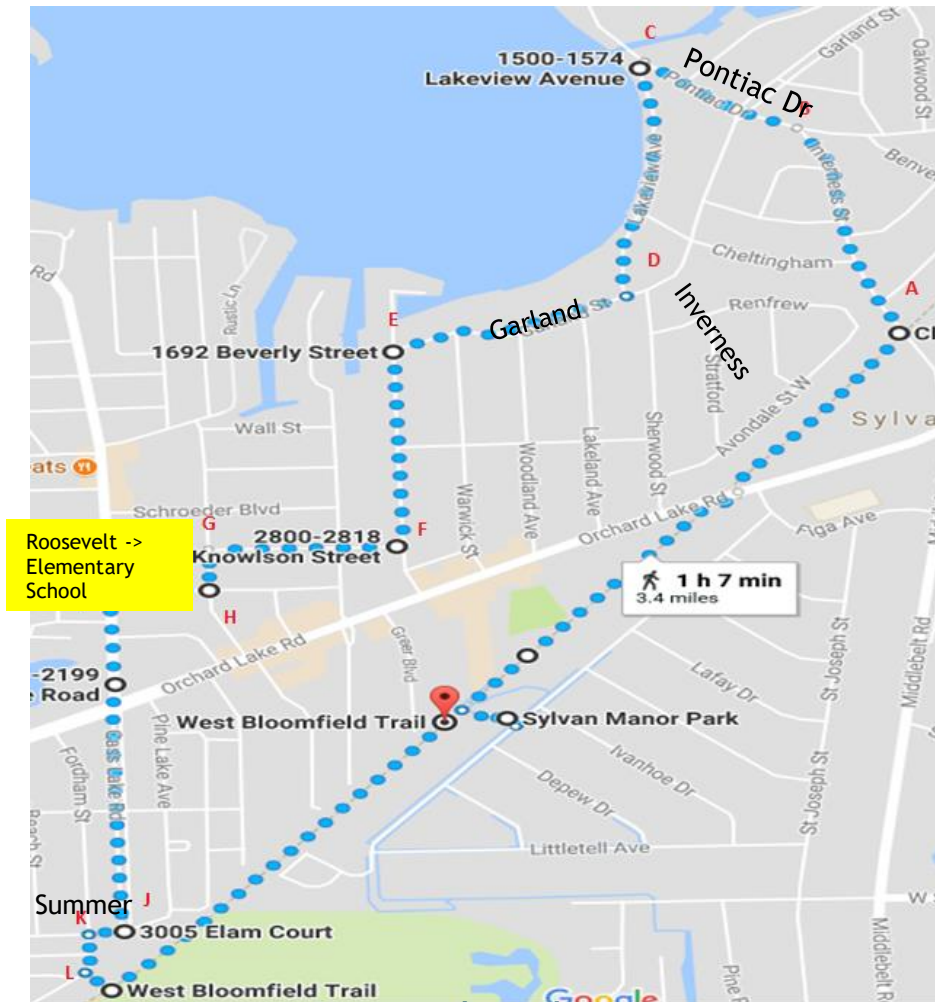

ROOSEVELT ELEMENTARY 3.4 MILES WALK

Leave parking lot

South on Cass Lake (cross Orchard Lake at light)

Right on Summer

Left on Fountain Park

Left to trail entrance

Enter trail turn left

Take the trail past Sylvan Manor Park (cross Orchard Lake Rd.)

Left on Inverness

Left on Pontiac Dr.

Left on Lakeview (view of Sylvan Lake)

Right on Garland

Left on Beverly

Right on Knowlson

Left on Beechmount (Keego Harbor Police Dept.) and back to parking lot