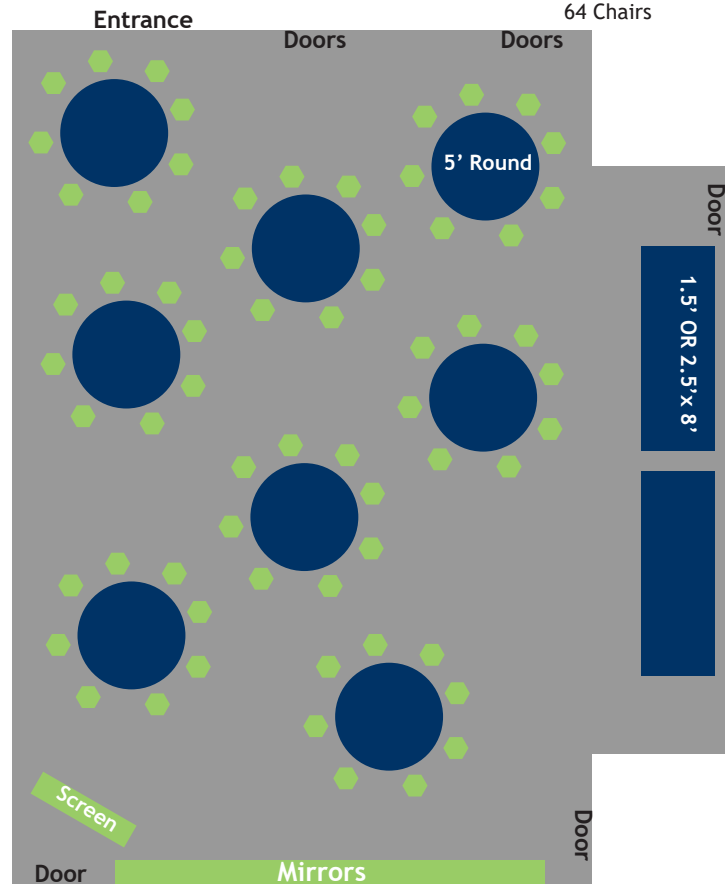

Party Seating

8 Tables with
64 Chairs