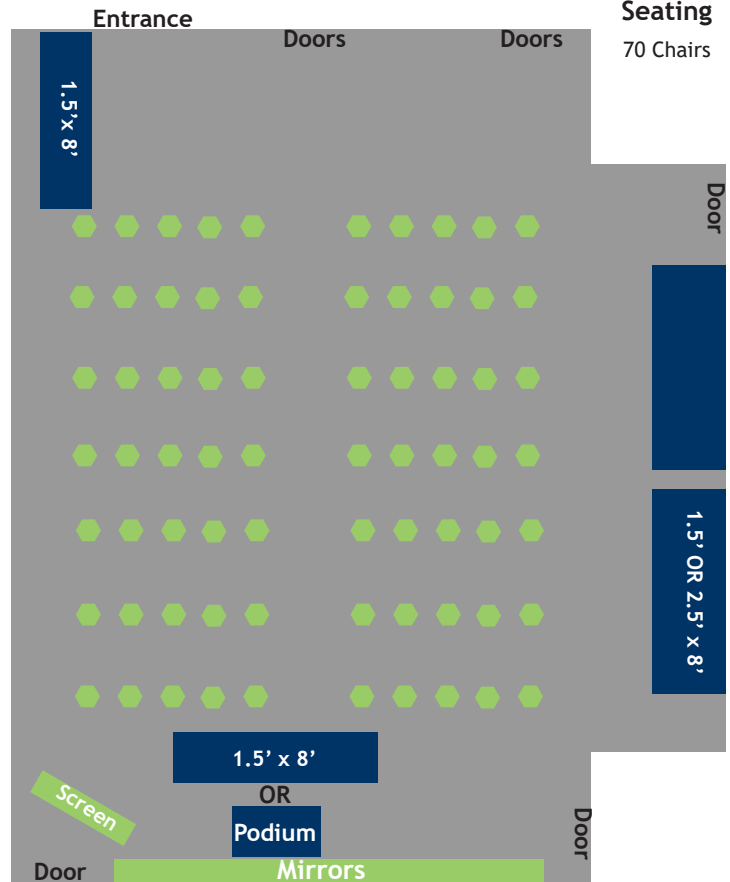

## Business Meeting

6 Tables with 24 Chairs

## Theatre Seating

70 Chairs

## Room 101

Theatre Seating with a Head Table or Business Meeting  
36 Chairs

Party Seating  
7 Tables with 28  
Chairs

Theatre Seating with Podium  
30 Chairs