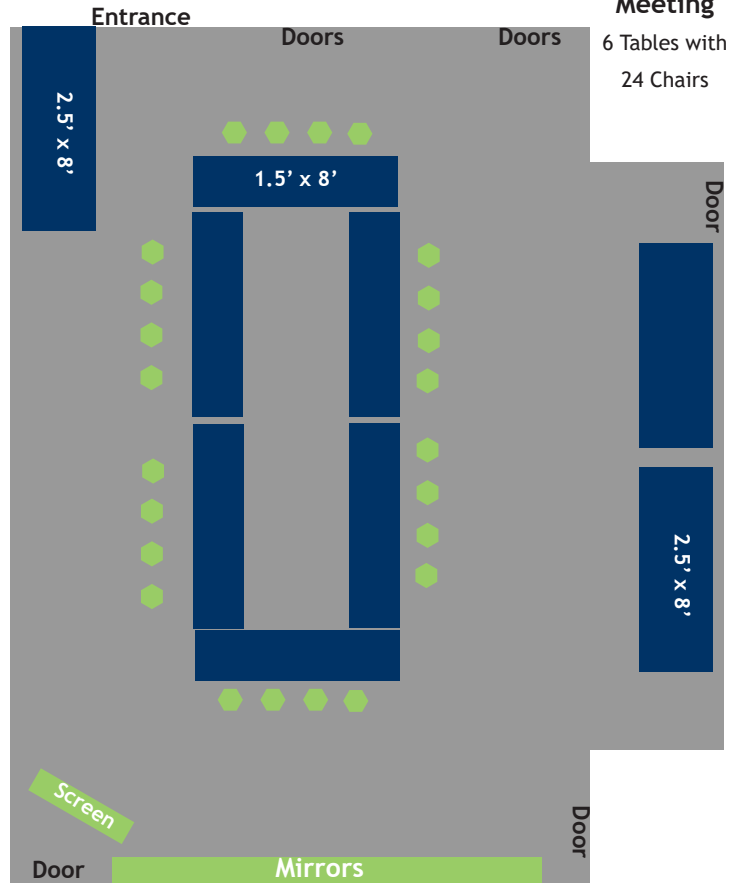

Business Meeting

6 Tables with 24 Chairs