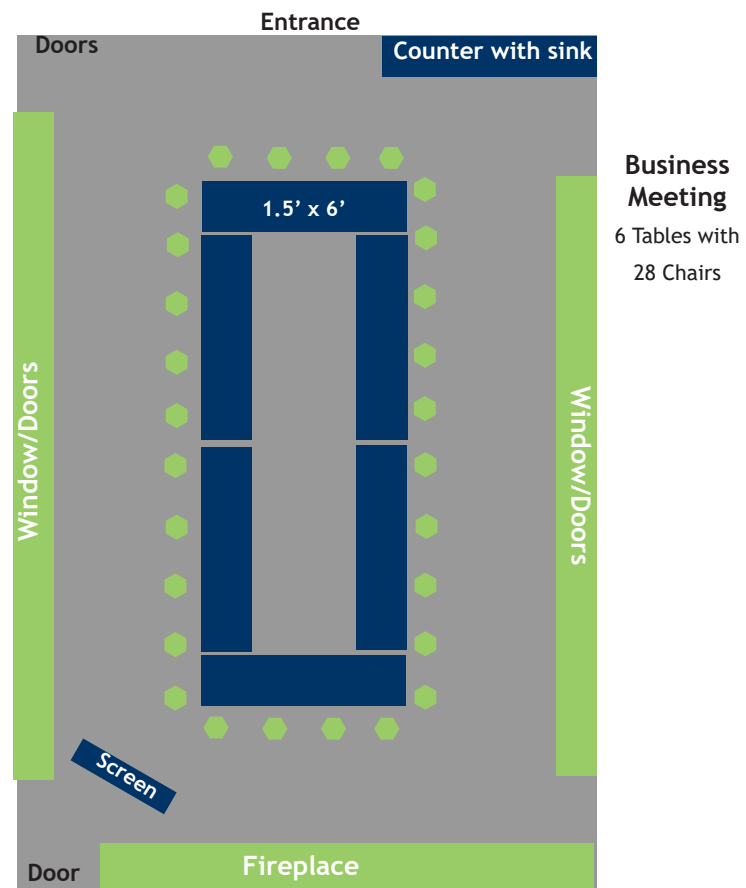

# Marshbank Park The Lodge

Restrooms

Restrooms

Restrooms

Restrooms

## Theatre Seating

70 Chairs

## Party Seating

6 Tables with  
48 Chairs

## Room 101

Theatre Seating with a Head Table or Business Meeting  
36 Chairs

Party Seating  
7 Tables with 28  
Chairs

Theatre Seating with Podium  
30 Chairs