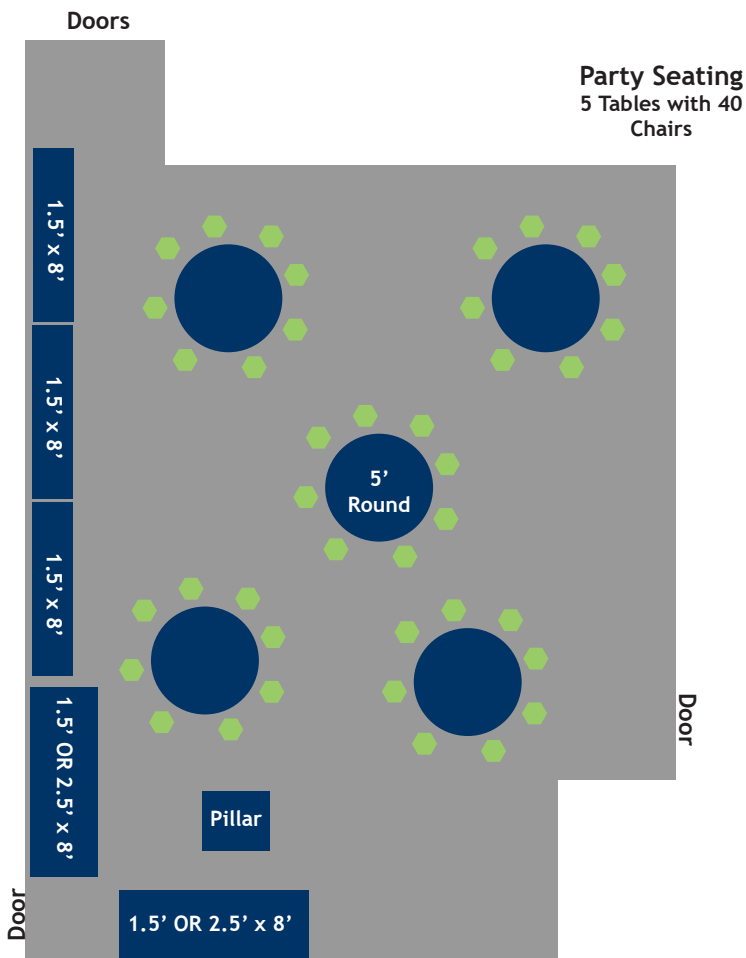

Recreation Activities Center

Room 102