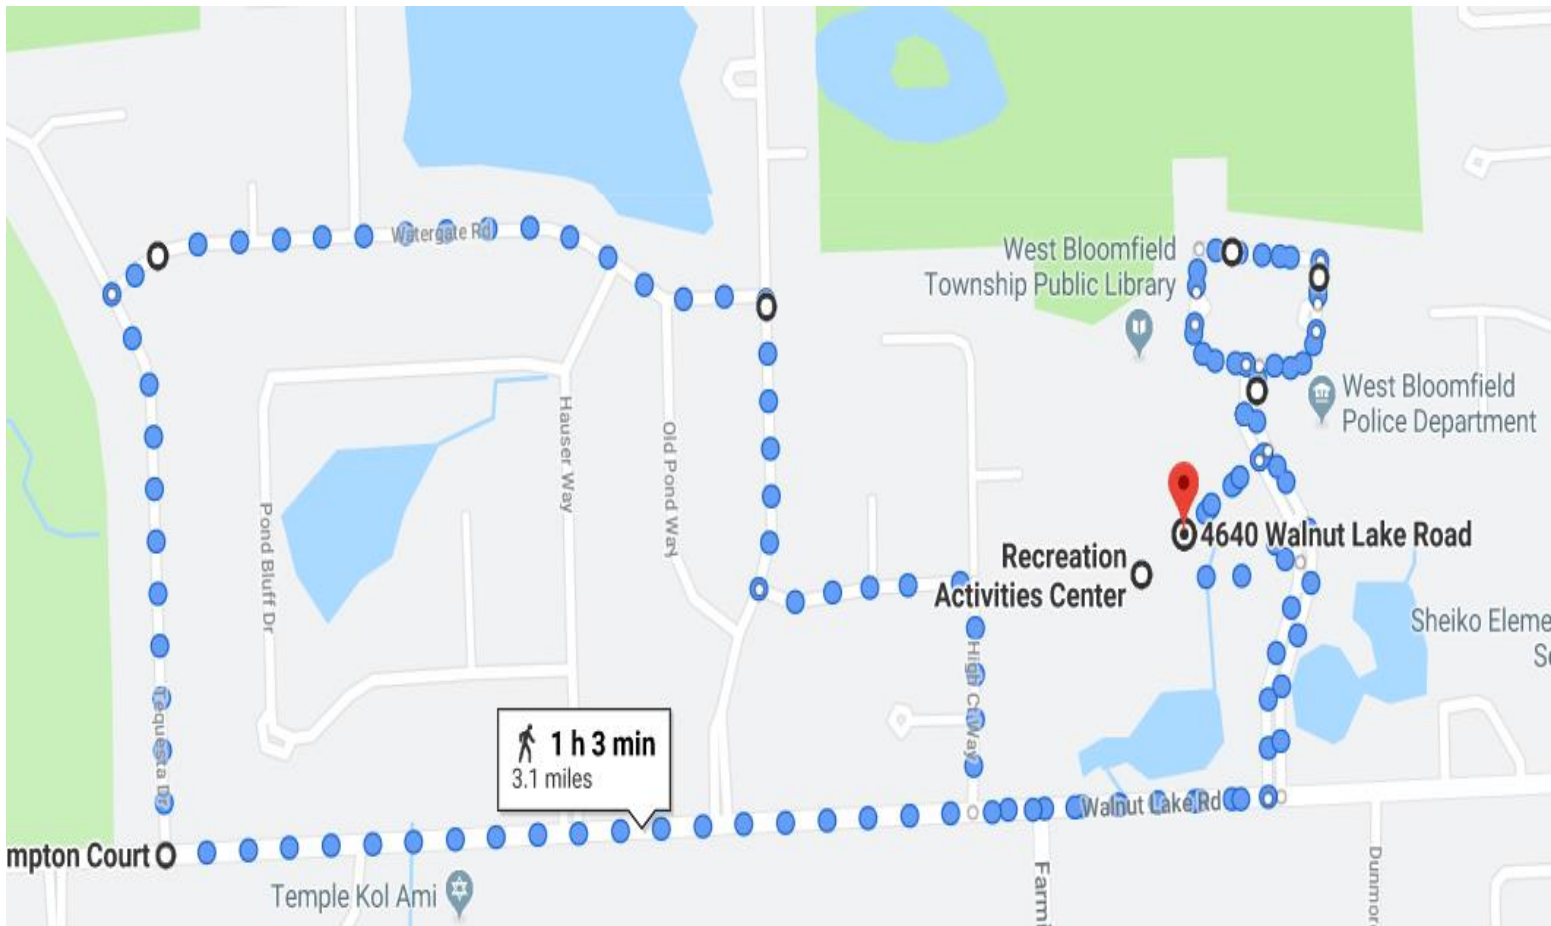

RECREATION ACTIVITY CENTER: 3.1 MILES

4640 Walnut Lake Road

Leave the Recreation Activity Center parking lot

(Turn right out of parking south to Walnut Lake Road)

Right (West) on Walnut Lake Rd.

Right (North) on High Court Way

Left (West) on S. Knoll Rd.

Right (North) on West Bloomfield Lake Rd.

Left (West) on Watergate Rd.

(Pass West Bloomfield Estates Scenic Overlook)

Left (South) on Tequesta Rd.

Left (East) on Walnut Lake Rd. back towards RAC

Go past RAC, walk around the city offices back to RAC