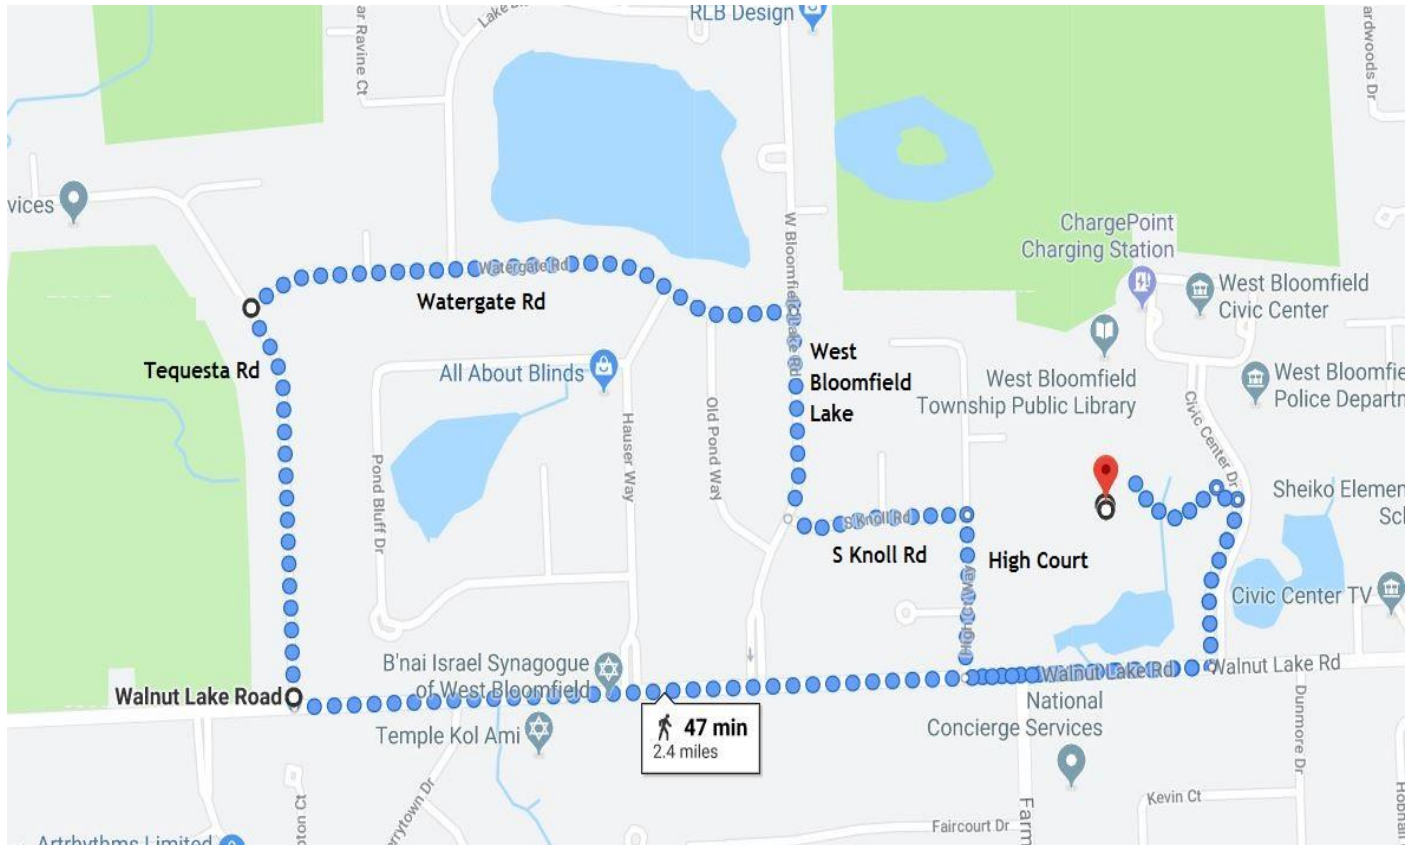

RECREATION ACTIVITY CENTER: 2.4 MILES

Leave the Recreation Activity Center parking lot

(Turn right out of parking south to Walnut Lake Road)

Right (West) on Walnut Lake Rd.

Right (North) on High Court Way

Left (West) on S. Knoll Rd.

Right (North) on West Bloomfield Lake Rd.

Left (West) on Watergate Rd.

(Pass West Bloomfield Estates Scenic Overlook)

Left (South) on Tequesta Rd.

Left (East) on Walnut Lake Rd. back towards RAC