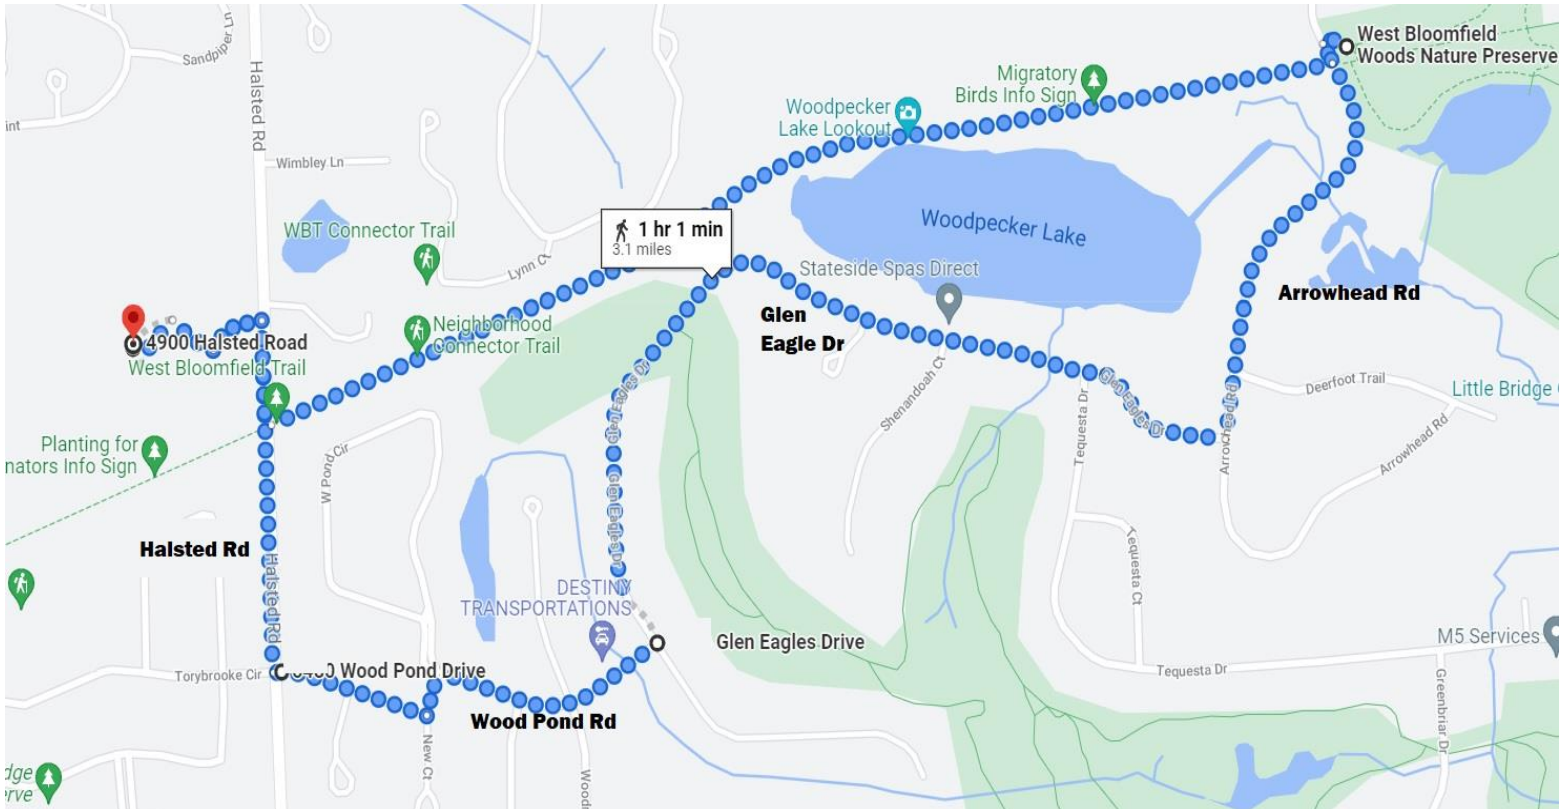

PLEASANT LAKE ELEMENTARY SCHOOL 3.1 MILE WALK

4900 Halsted Rd

Meet at Parking Lot

(Pleasant Lake Elementary School, 4900 Halsted Rd.)

- Leave the parking lot and head south on Halsted to trail crossing
- Turn left (East) onto West Bloomfield Trail
- Take trail to Arrowhead Rd.
- Right (South) on Arrowhead Rd
- Right (West) on Glen Eagle Dr.
- Right (West) on Wood Pond Rd that turns into Wood Pond Dr
- Right (North) on Halsted Rd.
- Back to parking lot of Pleasant Lake Elementary