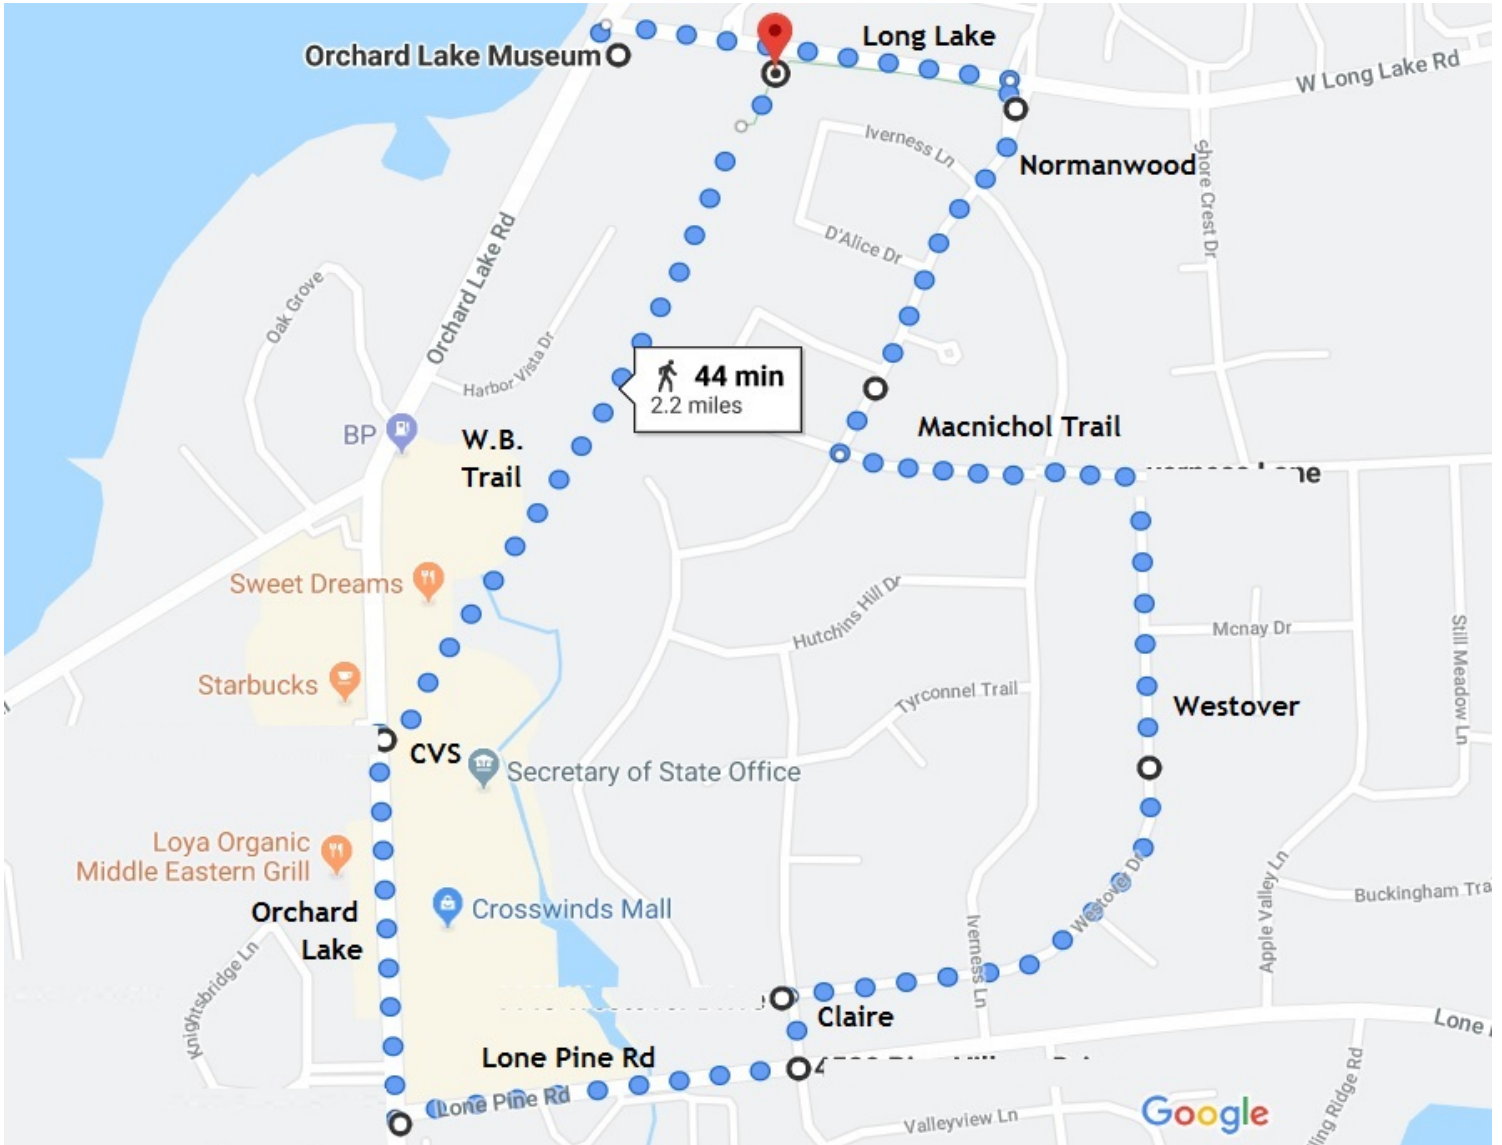

Orchard Lake Museum- 2.2 MILES

3951 Orchard Lake Road

Leave Museum Parking lot
Go through grassy knolls down steps and up steps to Long Lake Road.
Right on Normanwood Dr
Left on Macnichol Trail
Right on Westover Dr
Left on Claire Dr
Right on Lone Pine Road
Right on Orchard Lake Rd
Enter Trail near CVS Pharmacy
Exit Trail at steps before Long Lake tunnel back to Museum