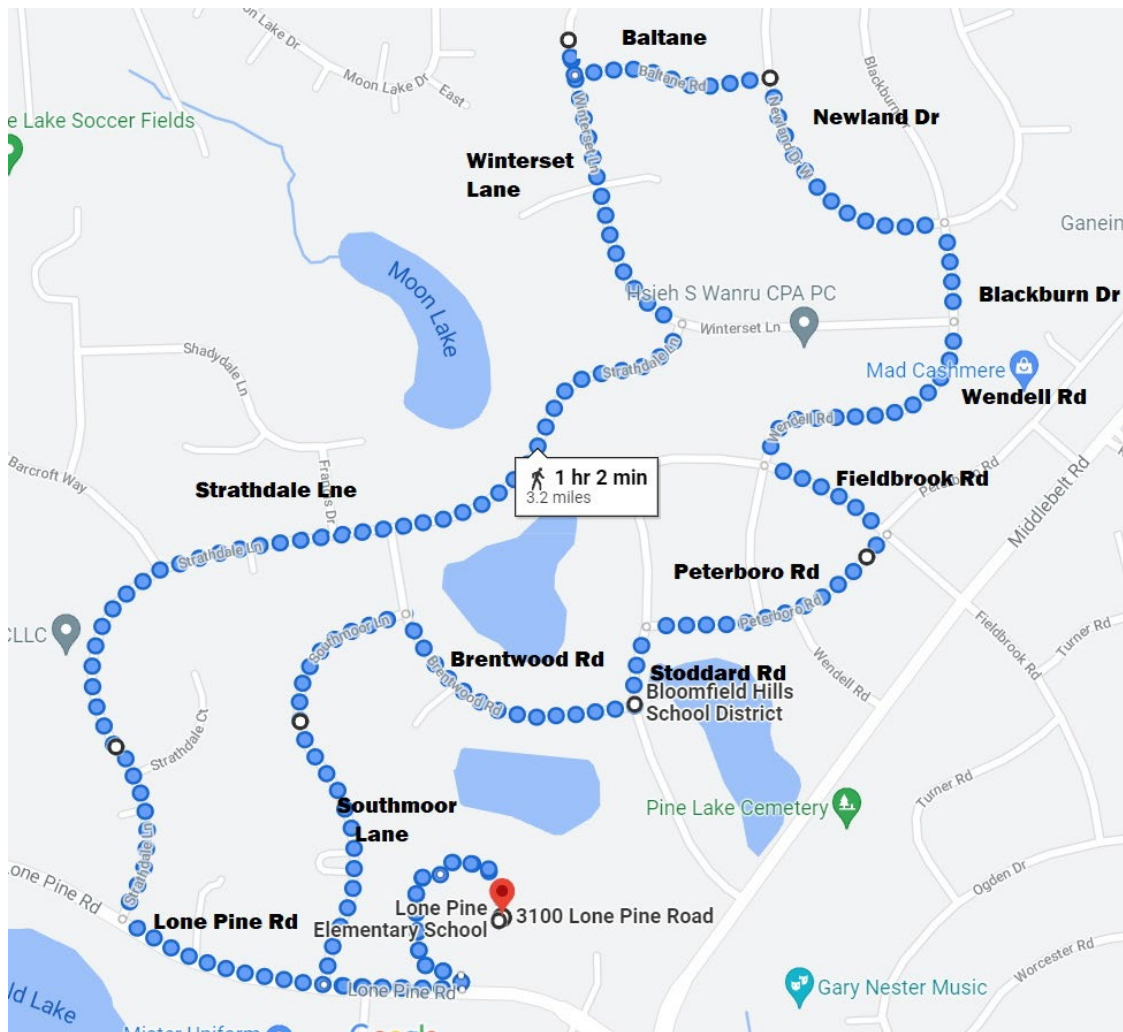

LONE PINE ELEMENTARY SCHOOL 3.2 MILE WALK

Meet at Upper Parking Lot

(Lone Pine Elementary, 3100 Lone Pine Rd.)

Leave the parking lot and head West on Lone Pine Rd.

Turn right (North) on Strathdale Lane (go past Southmoor Lane).

Left (North) on Winterset Lane.

Right on Baltane.

Right on Newland Dr.

Right (South) on Blackburn Dr that turns into Wendell Rd.

Left (East) on Fieldbrook Rd

Right on Peterboro Rd

Left on Stoddard Rd

Right on Brentwood Rd

Left on Southmoor Lane

Left on Lone Pine Road back to Upper parking lot