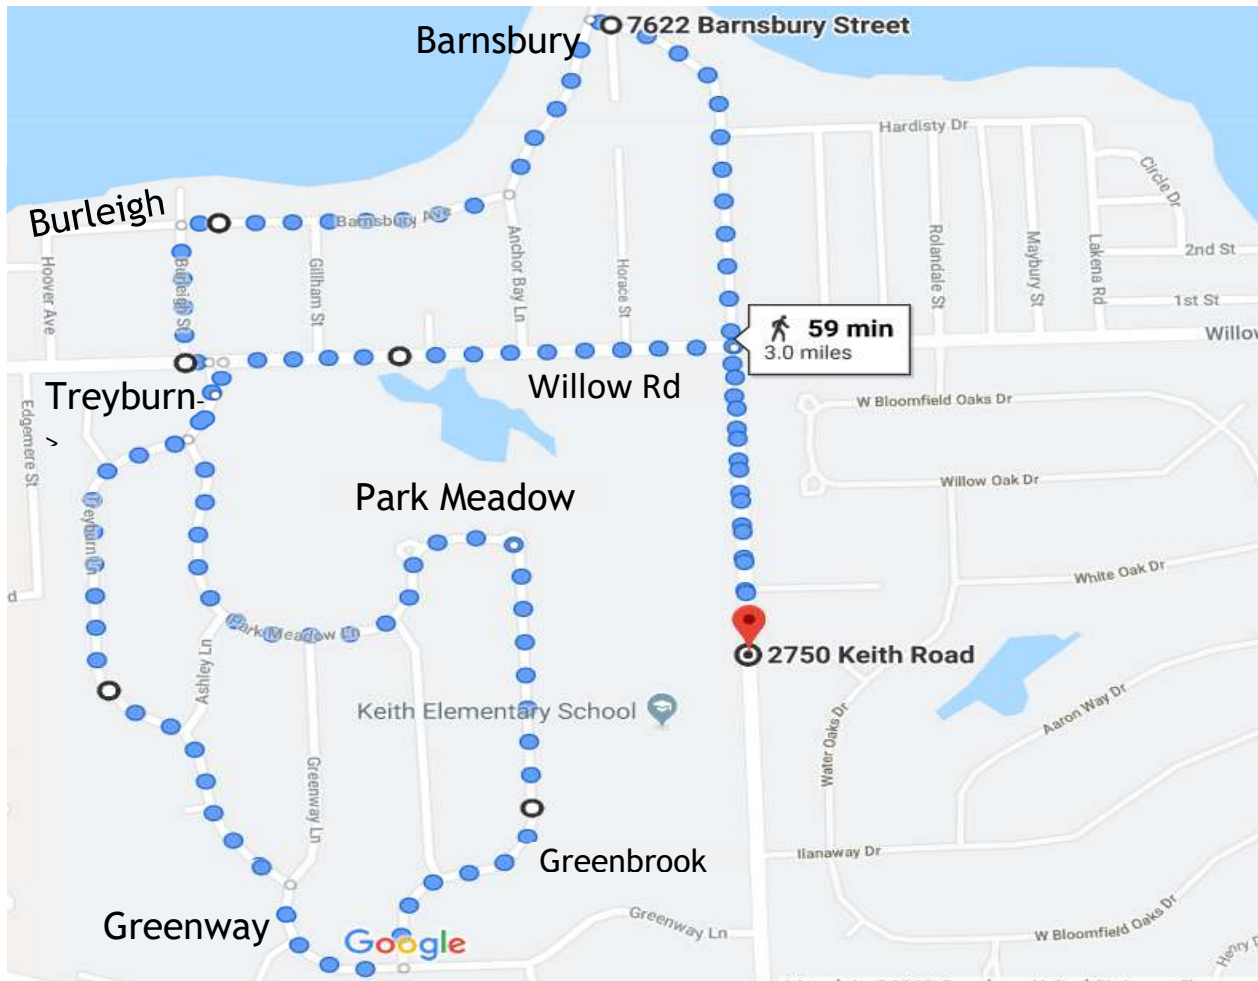

KEITH SPORTS PARK 3.0 MILES WALK

Leave Keith Sports Park

(2750 Keith Road)

Go North on Keith to Barnsbury

Caution: Cross Willow Road

Turn Left on Barnsbury Ave.

Left on Burleigh St.

Caution: Cross Willow Road

Right on Treyburn Lane

(go past Park Meadow)

Right on Greenway Lane

Left on Greenbrook Lane

Left on Park Meadow Lane

Right on Treyburn

Right on Willow Rd.

Right on Keith Rd.

Take Keith Rd. back to starting parking lot