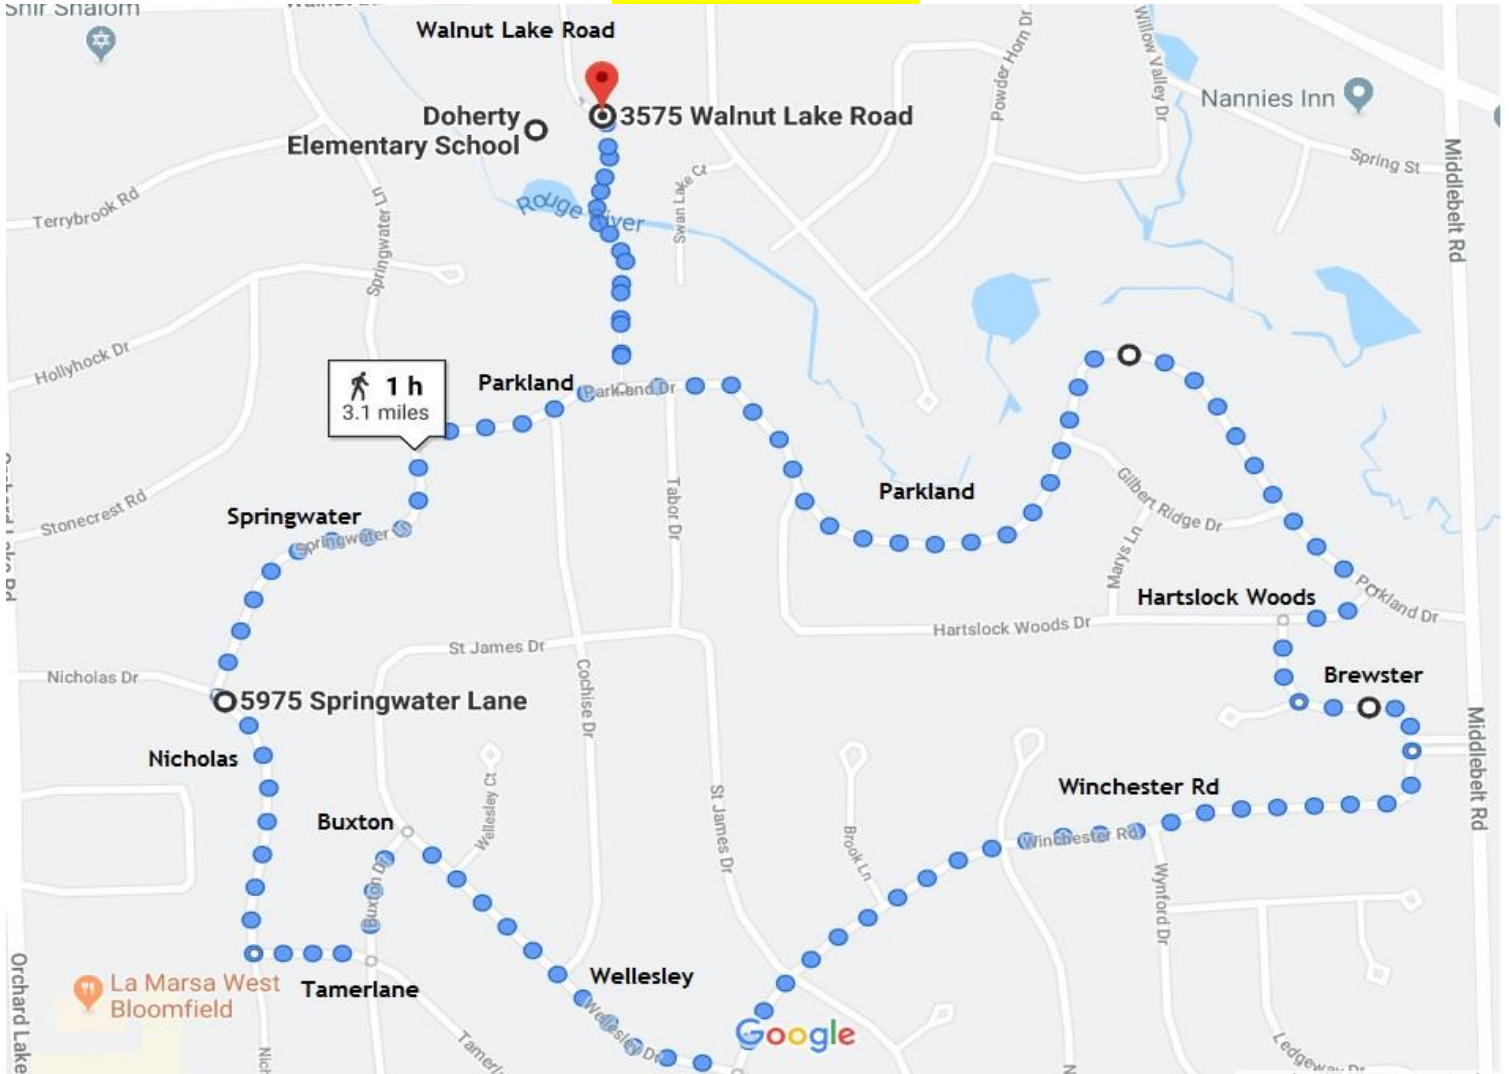

DOHERTY ELEMENTARY: 3.1 MILES

3575 Walnut Lake Road

Take trail from school out to Parkland Dr.

Left on Parkland Dr.

Past 1st Hartslock, & Gilbert Ridge Dr

Take **Second** Right on Hartslock Woods

Left on Brewster Rd. (**past entrance**)

Right onto Winchester Rd.

Right on Wellesley Dr.

Left on Buxton Dr.

Right on Tamerlane Dr.

Right on Nicholas Dr.

Right on Springwater

Right on Parkland Dr.

Back to trail to school and parking lot