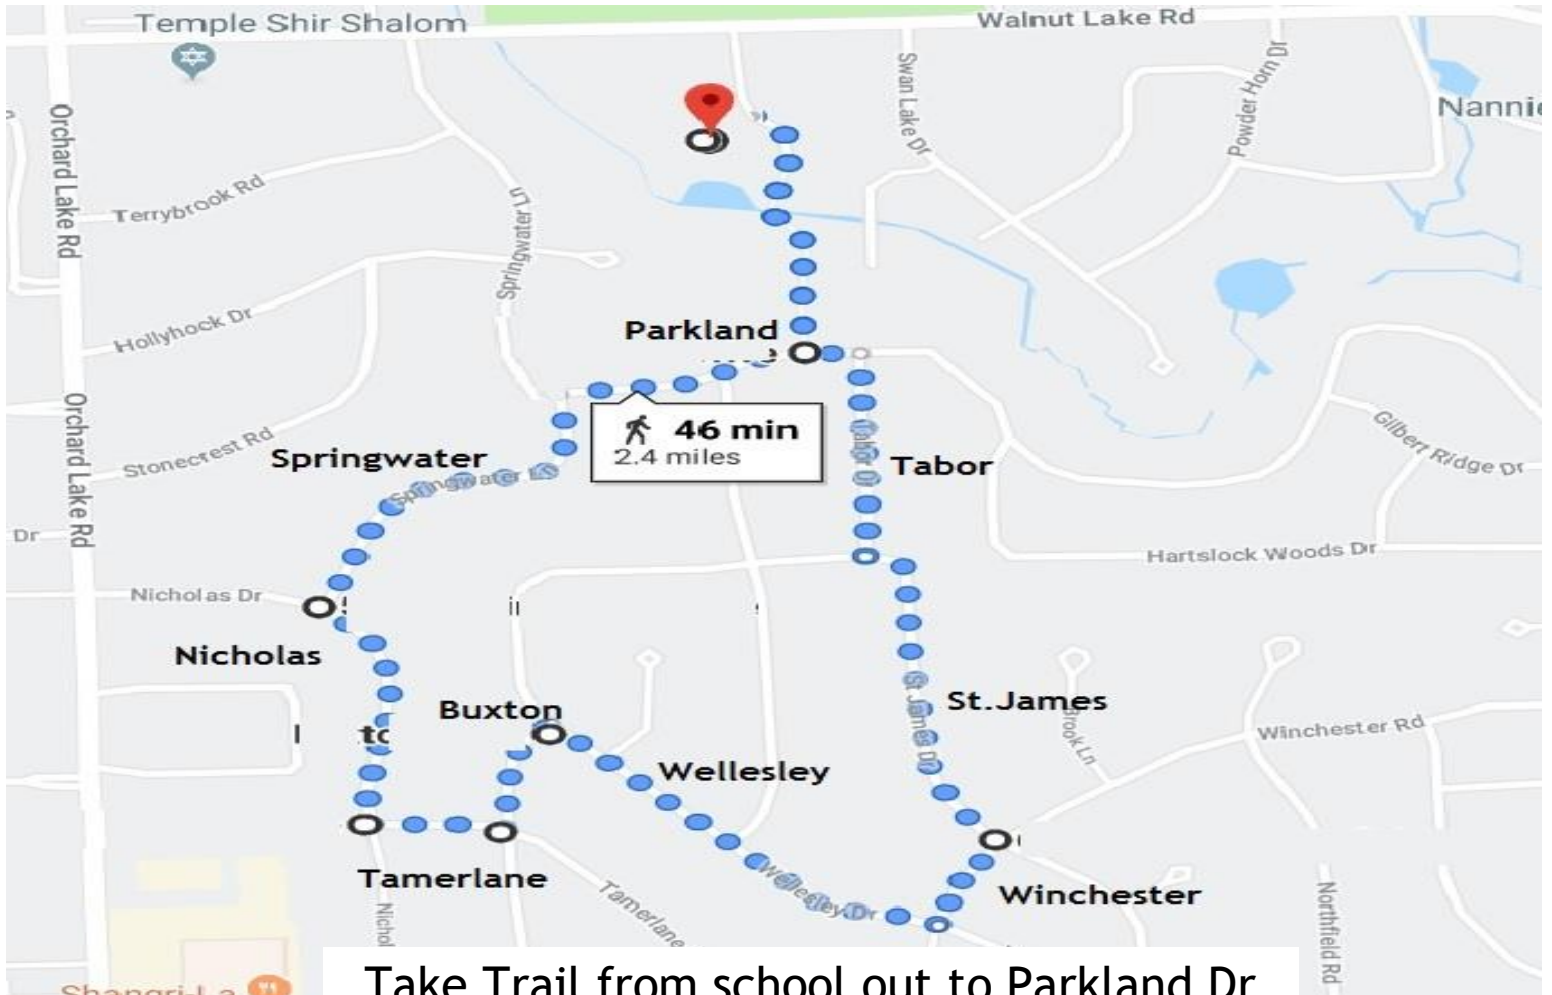

# DOHERTY ELEMENTARY - 2.4 MILES

3575 Walnut Lake Rd

Take Trail from school out to Parkland Dr  
Left on Parkland Dr  
Right on Tabor  
Left on St. James  
Right onto Winchester Road  
Right on Wellesley Dr  
Left on Buxton Dr  
Right on Tamerlane Dr  
Right on Nicholas Dr  
Right on Springwater  
Right on Parkland Drive  
Back to Trail to school and parking lot.