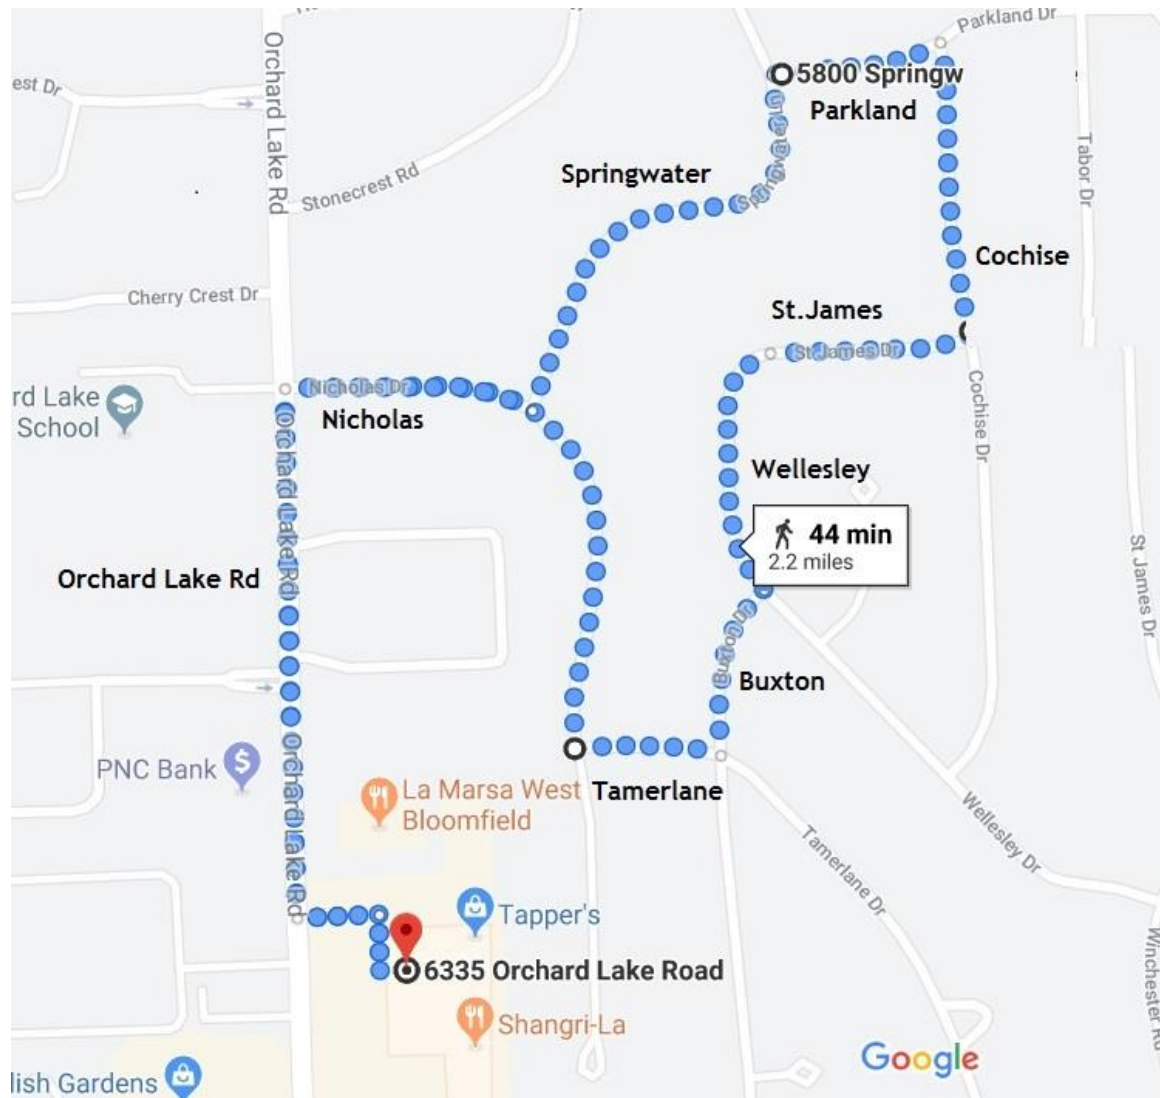

Connect - 6335A Orchard Lake Rd - 2.2 miles

Leave Parking lot
Go North along Orchard Lake Rd
Right on Nicholas Dr
Left on Tamerlane Dr
Left on Buxton
Left on Wellesley Dr
Head right as it turns into St. James
Left on Cochise Dr
Left on Parkland Dr
Left on Springwater
Right on Nicholas Dr
Left on Orchard Lake Rd
back to 6335A Orchard Lake Rd