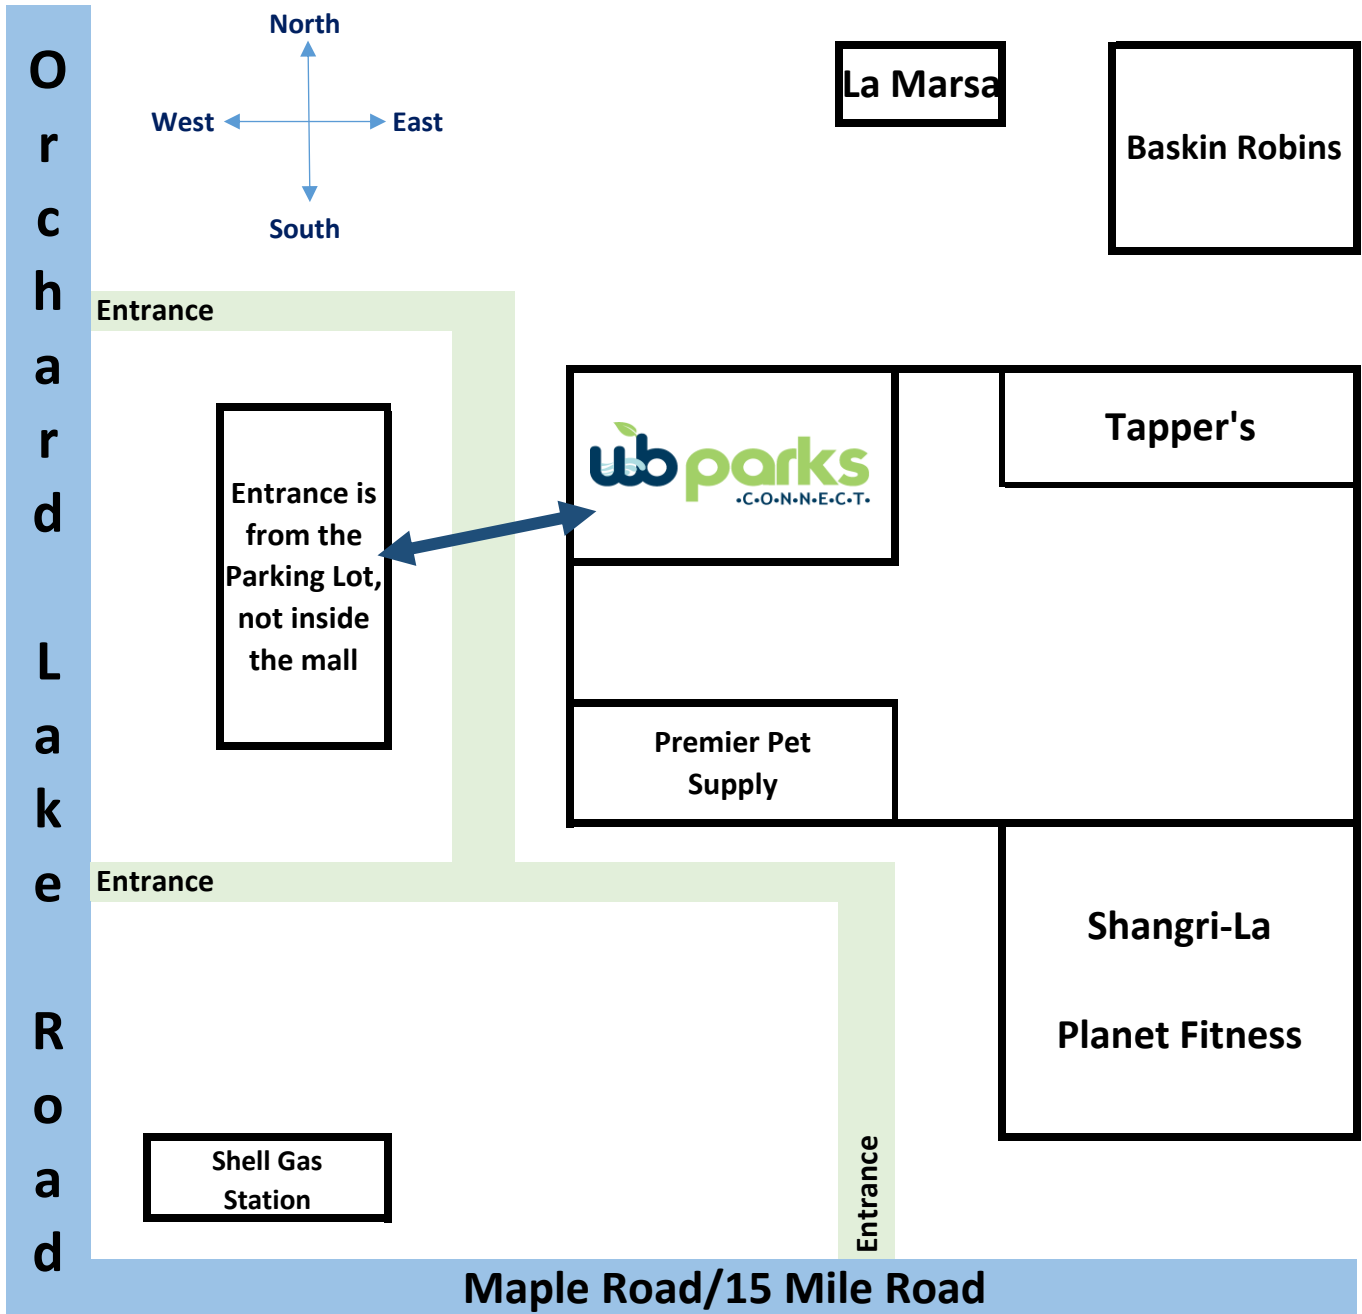

A West Bloomfield senior gathering place

Located at Orchard Mall, in the northwest corner of the Mall

6335A Orchard Lake Road
West Bloomfield, MI 48322
248.451.1900

Map is not to scale