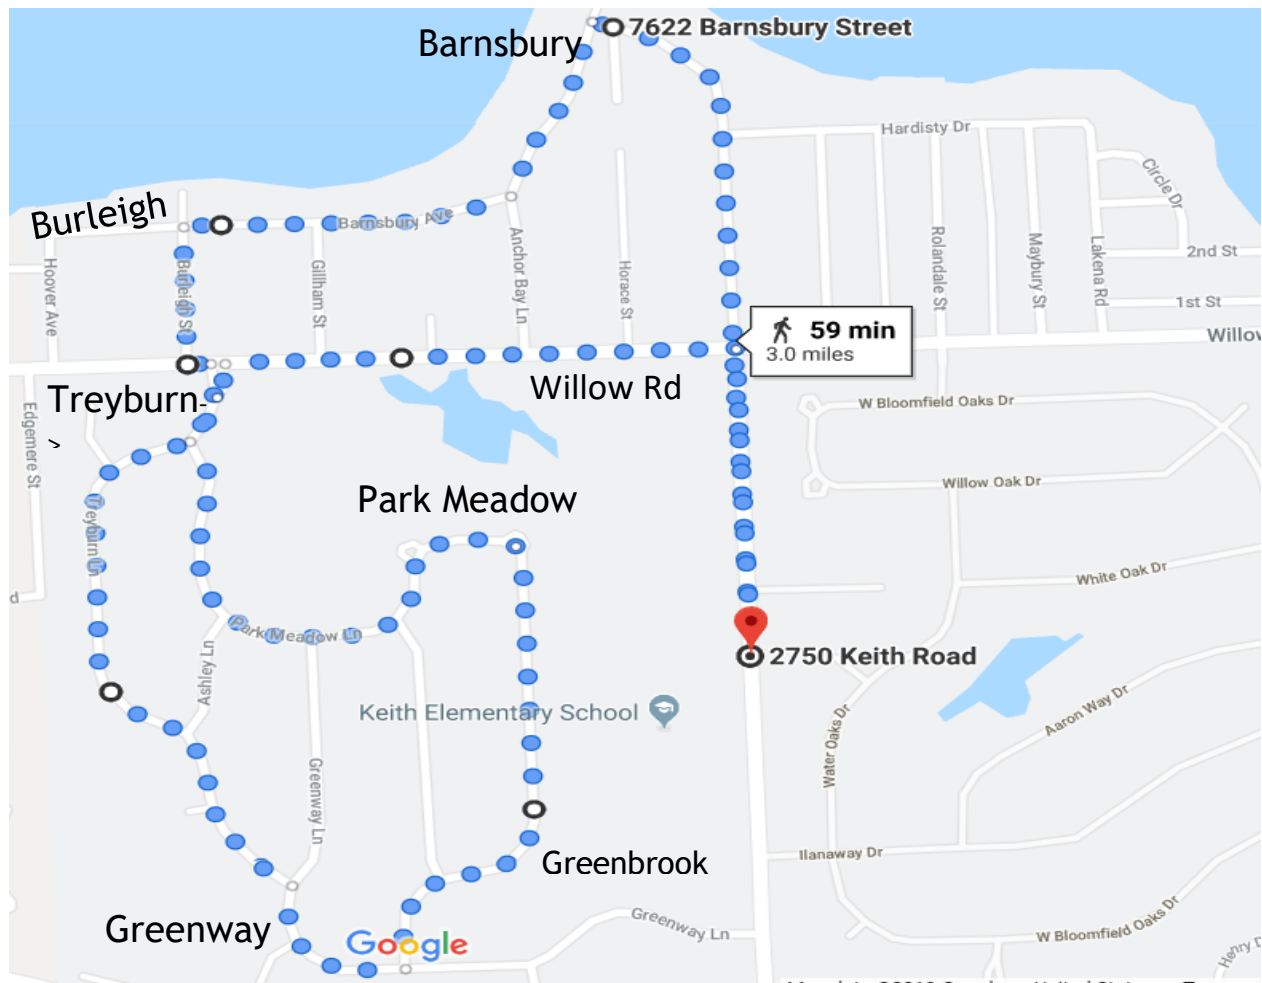

# COMMUNITY SPORTS PARK 3.0 MILES WALK

## Leave Community Sports Park

(also known as Keith Sports Park- 2750 Keith Road)

Go North on Keith to Barnsbury

Caution: Cross Willow Road

Turn Left on Barnsbury Ave.

Left on Burleigh St.

Caution: Cross Willow Road

Right on Treyburn Lane

(go past Park Meadow)

Right on Greenway Lane

Left on Greenbrook Lane

Left on Park Meadow Lane

Right on Treyburn

Right on Willow Rd.

Right on Keith Rd.

Take Keith Rd. back to starting parking lot