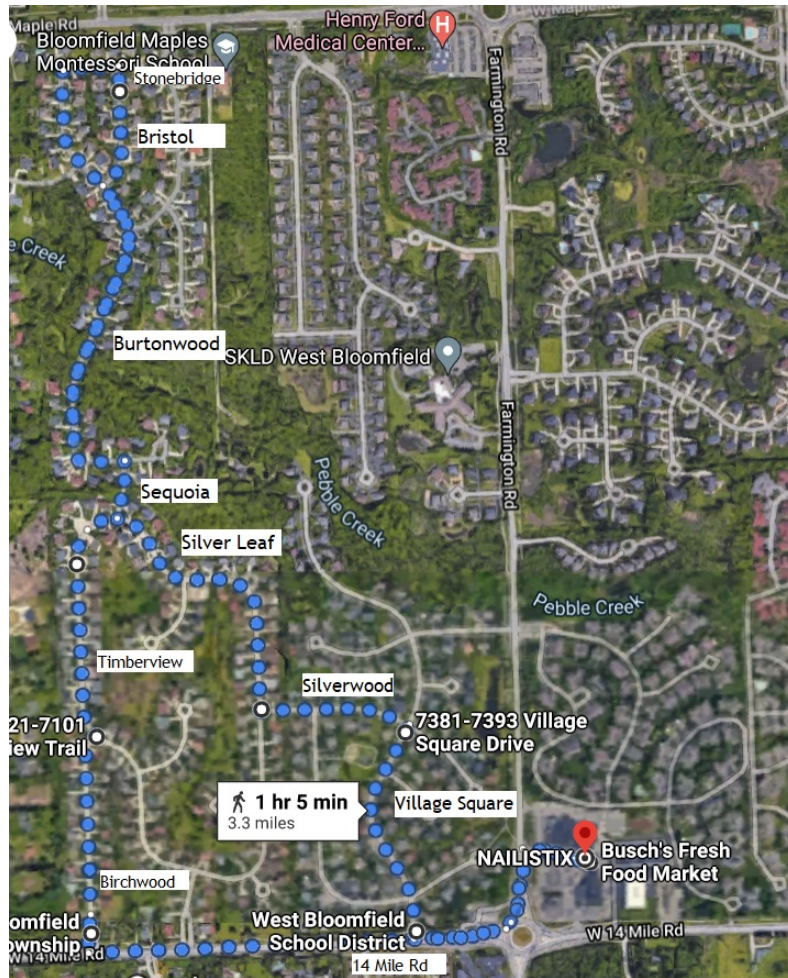

BUSCH'S FRESH MARKET ~ 3.3 MILES WALK

33300 W. 14 Mile Rd.

Leave Busch's Fresh Market parking lot,
Head west on 14 Mile Rd,

Be careful at Farmington/14 Mile Road roundabout.

Turn right (north) on Village Square Drive,

Turn left (west) on Silverwood Drive,

Turn right(north) on Silver Leaf Drive,

Turn right(north) on Sequoia Drive,

Turn left (west) on Burtonwood Drive,

Turn right (north) on Bristol Drive,

Turn left(west) on Stonebridge Blvd,

Turn left (south) of Burtonwood Drive,

Turn right (south) on Sequoia Drive,

Turn right(west) on Silver Leaf Drive

Heading South that turns into Timberview Lane,

Veer right (south) on Birchwood Trail

Turn left (east) on 14 Mile Rd back to parking lot.