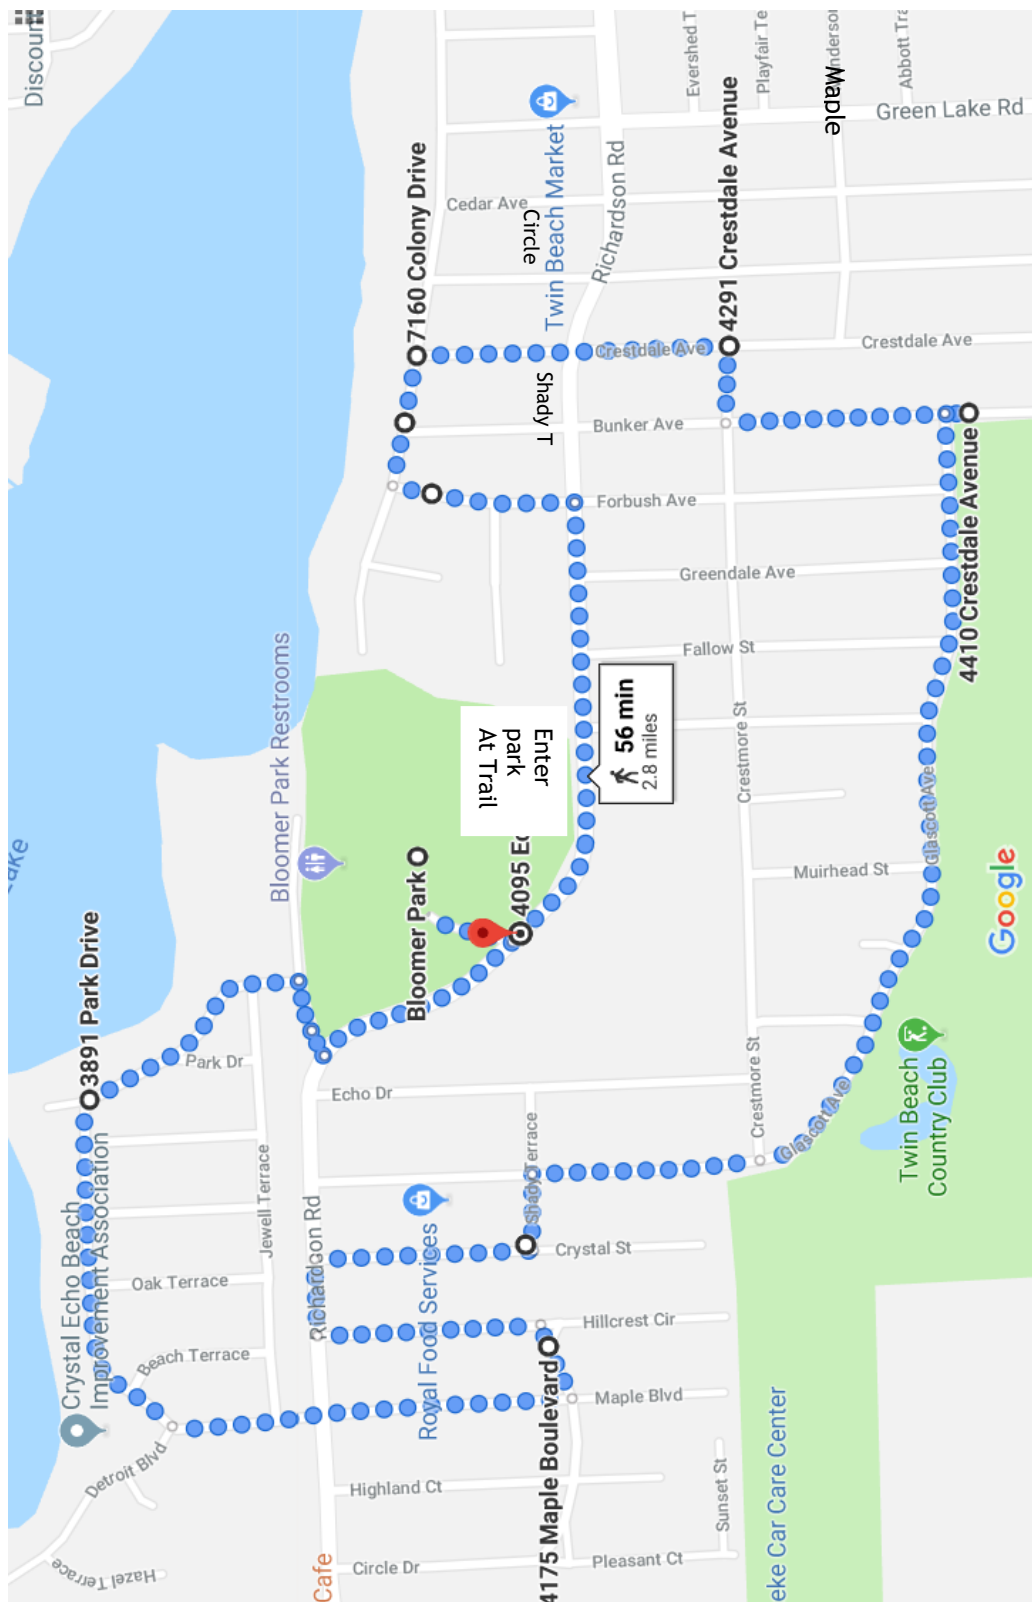

# BLOOMER PARK: 3.1 MILES WALK

(7581 Richardson Rd)

Meet at D parking lot

Right on Richardson Rd.  
Right on Lakepointe Dr.  
Left on Detroit Blvd.

Left on Maple Blvd.  
**BE CAREFUL CROSSING RICHARDSON**

Left on Circle  
Left on Hillcrest

Right on Richardson  
**BE CAREFUL on RICHARDSON**

Right on Crystal  
Left on Shady Terrace

Right on Crooks  
Turns into Glascott Ave.

Left on Bunker Ave.  
Right on Crestmore  
Left on Crestdale

Crestdale Ave to Colony  
**BE CAREFUL CROSSING RICHARDSON**

Left on Colony Dr.  
Left on Forbush Ave.  
Right on Richardson Rd.  
to Bloomer Park

Walk .3 mile Nature Trail