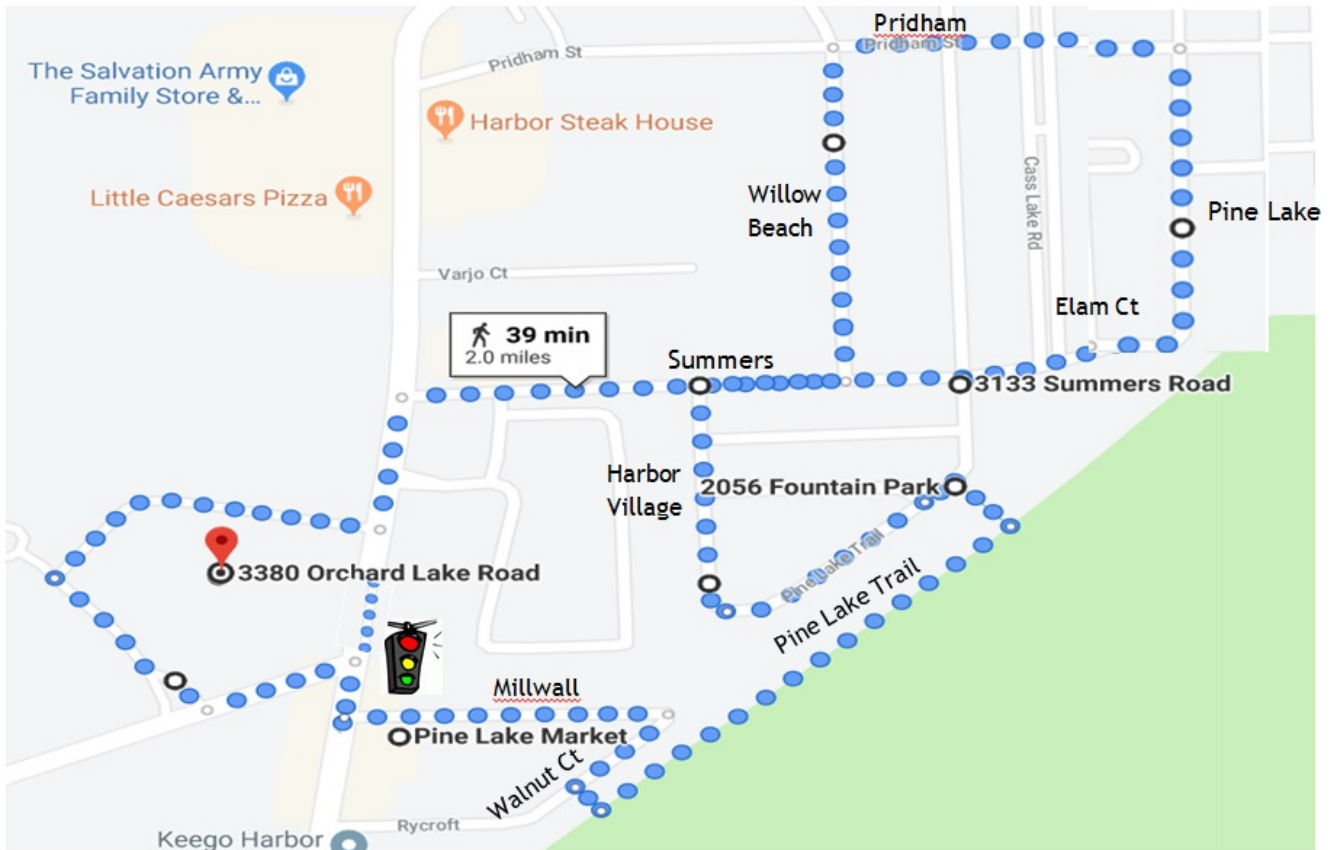

ABBOTT MIDDLE SCHOOL 2.0 MILE WALK

Meet at East Parking Lot

(Abbott Middle School, 3380 Orchard Lake Rd.)

Leave the parking lot and cross Orchard Lake Rd. at the Commerce Rd. light

Turn left (North) on Orchard Lake Rd. to Summers Rd.

Right on Summers Rd.

Left on Willow Beach

Right on Pridham

Right on Pine Lake Rd.

Left on Elam Ct turns in Summer Rd.

Left on Harbor Village

Left on Pine Lake Trail

Right to trail entrance, right on trail

Off trail at Walnut Ct.

Right on Walnut Ct.

Left on Millwall

Right on Orchard Lake Rd.

Cross the light at Commerce Rd.

Around the school to East Parking Lot