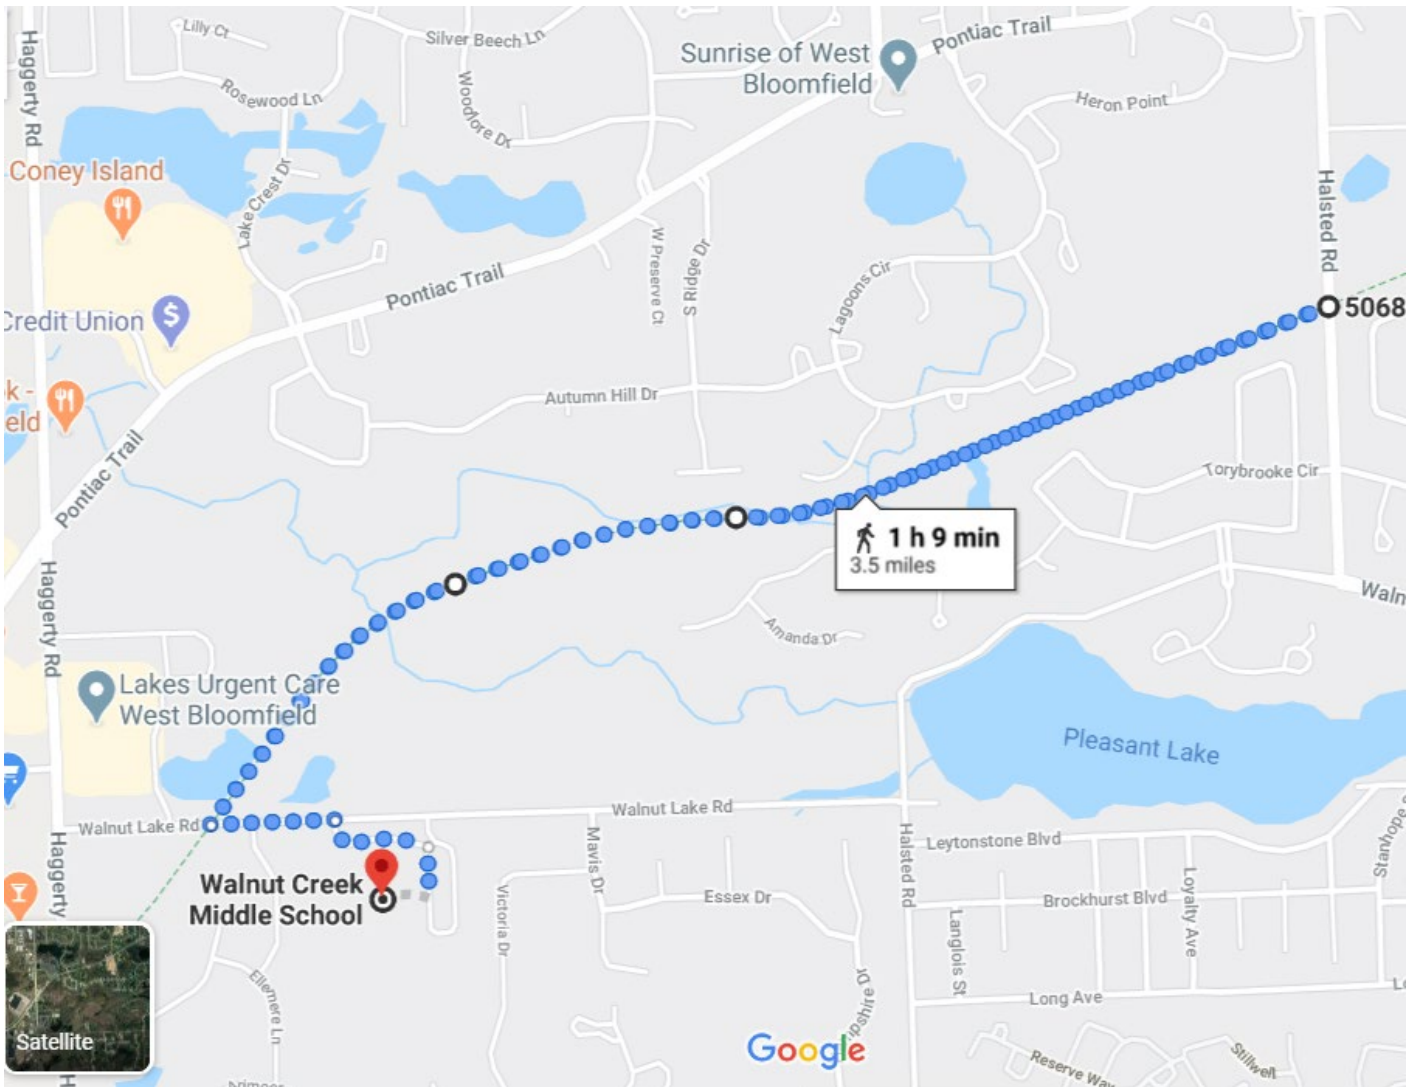

# Walnut Creek Middle School: 3.5 MILE WALK

- Meet at Walnut Creek Middle School Parking Lot
- Walk Walnut Creek to West Bloomfield Trail
- Take Trail to Halsted Road
- Turn around take Trail back to Walnut Lake Road
- Take Walnut Lake Road back to parking lot