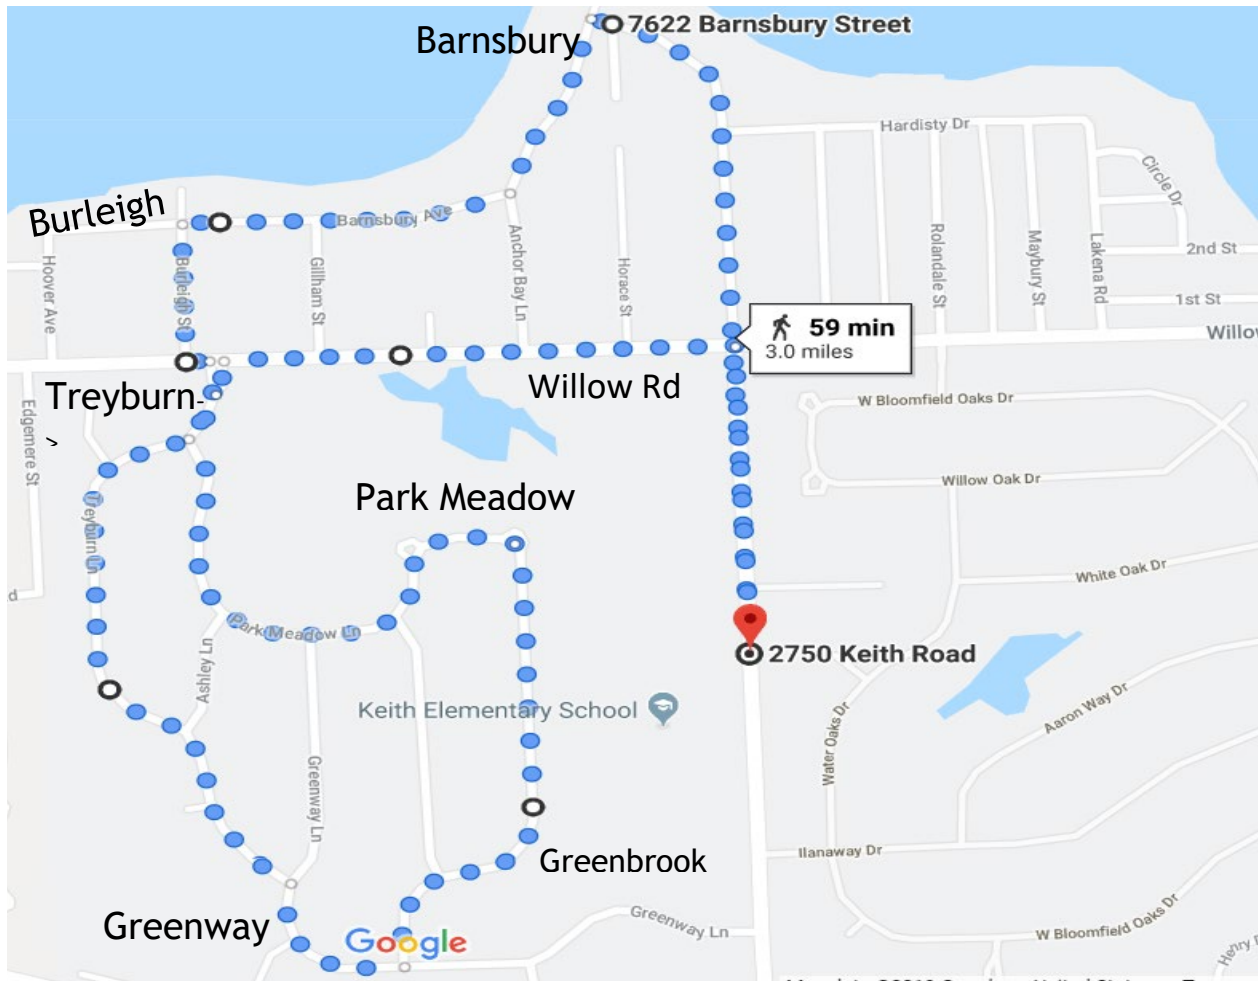

KEITH SPORTS PARK 3.0 MILES WALK

Leave Keith Sports Park

(2750 Keith Road)

Go North on Keith to Barnsbury

Caution: Cross Willow Road

Turn Left on Barnsbury Ave.

Left on Burleigh St.

Caution: Cross Willow Road

Right on Treyburn Lane

(go past Park Meadow)

Right on Greenway Lane

Left on Greenbrook Lane

Left on Park Meadow Lane

Right on Treyburn

Right on Willow Rd.

Right on Keith Rd.

Take Keith Rd. back to starting parking lot