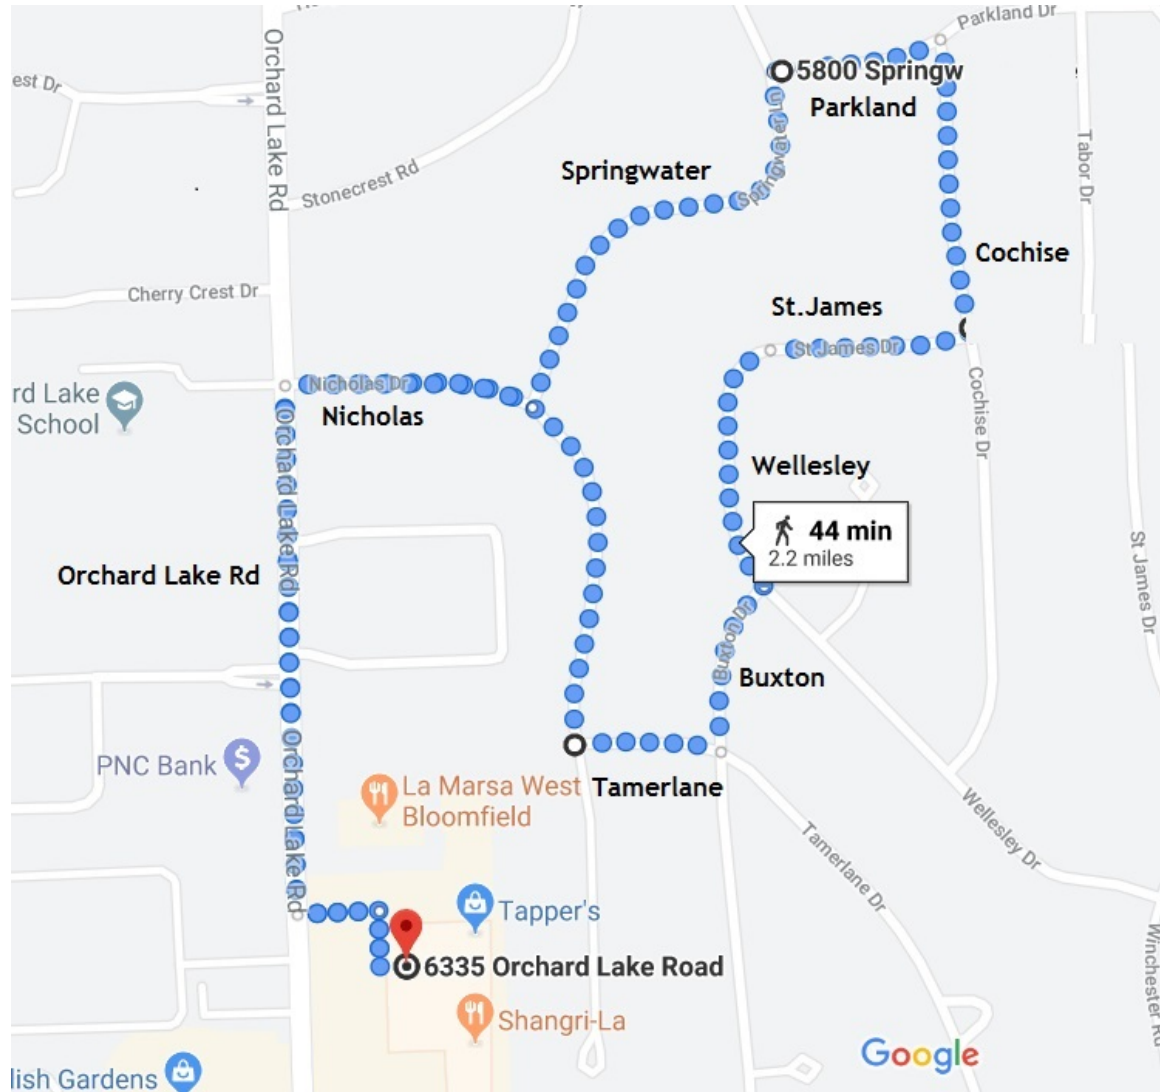

Connect- 6335A Orchard Lake Rd - 2.2 miles

Leave Parking lot
Go North along Orchard Lake Rd
Right on Nicholas Dr
Left on Tamerlane Dr
Left on Buxton
Left on Wellesley Dr
Head right as it turns into St. James
Left on Cochise Dr
Left on Parkland Dr
Left on Springwater
Right on Nicholas Dr
Left on Orchard Lake Rd
back to 6335A Orchard Lake Rd